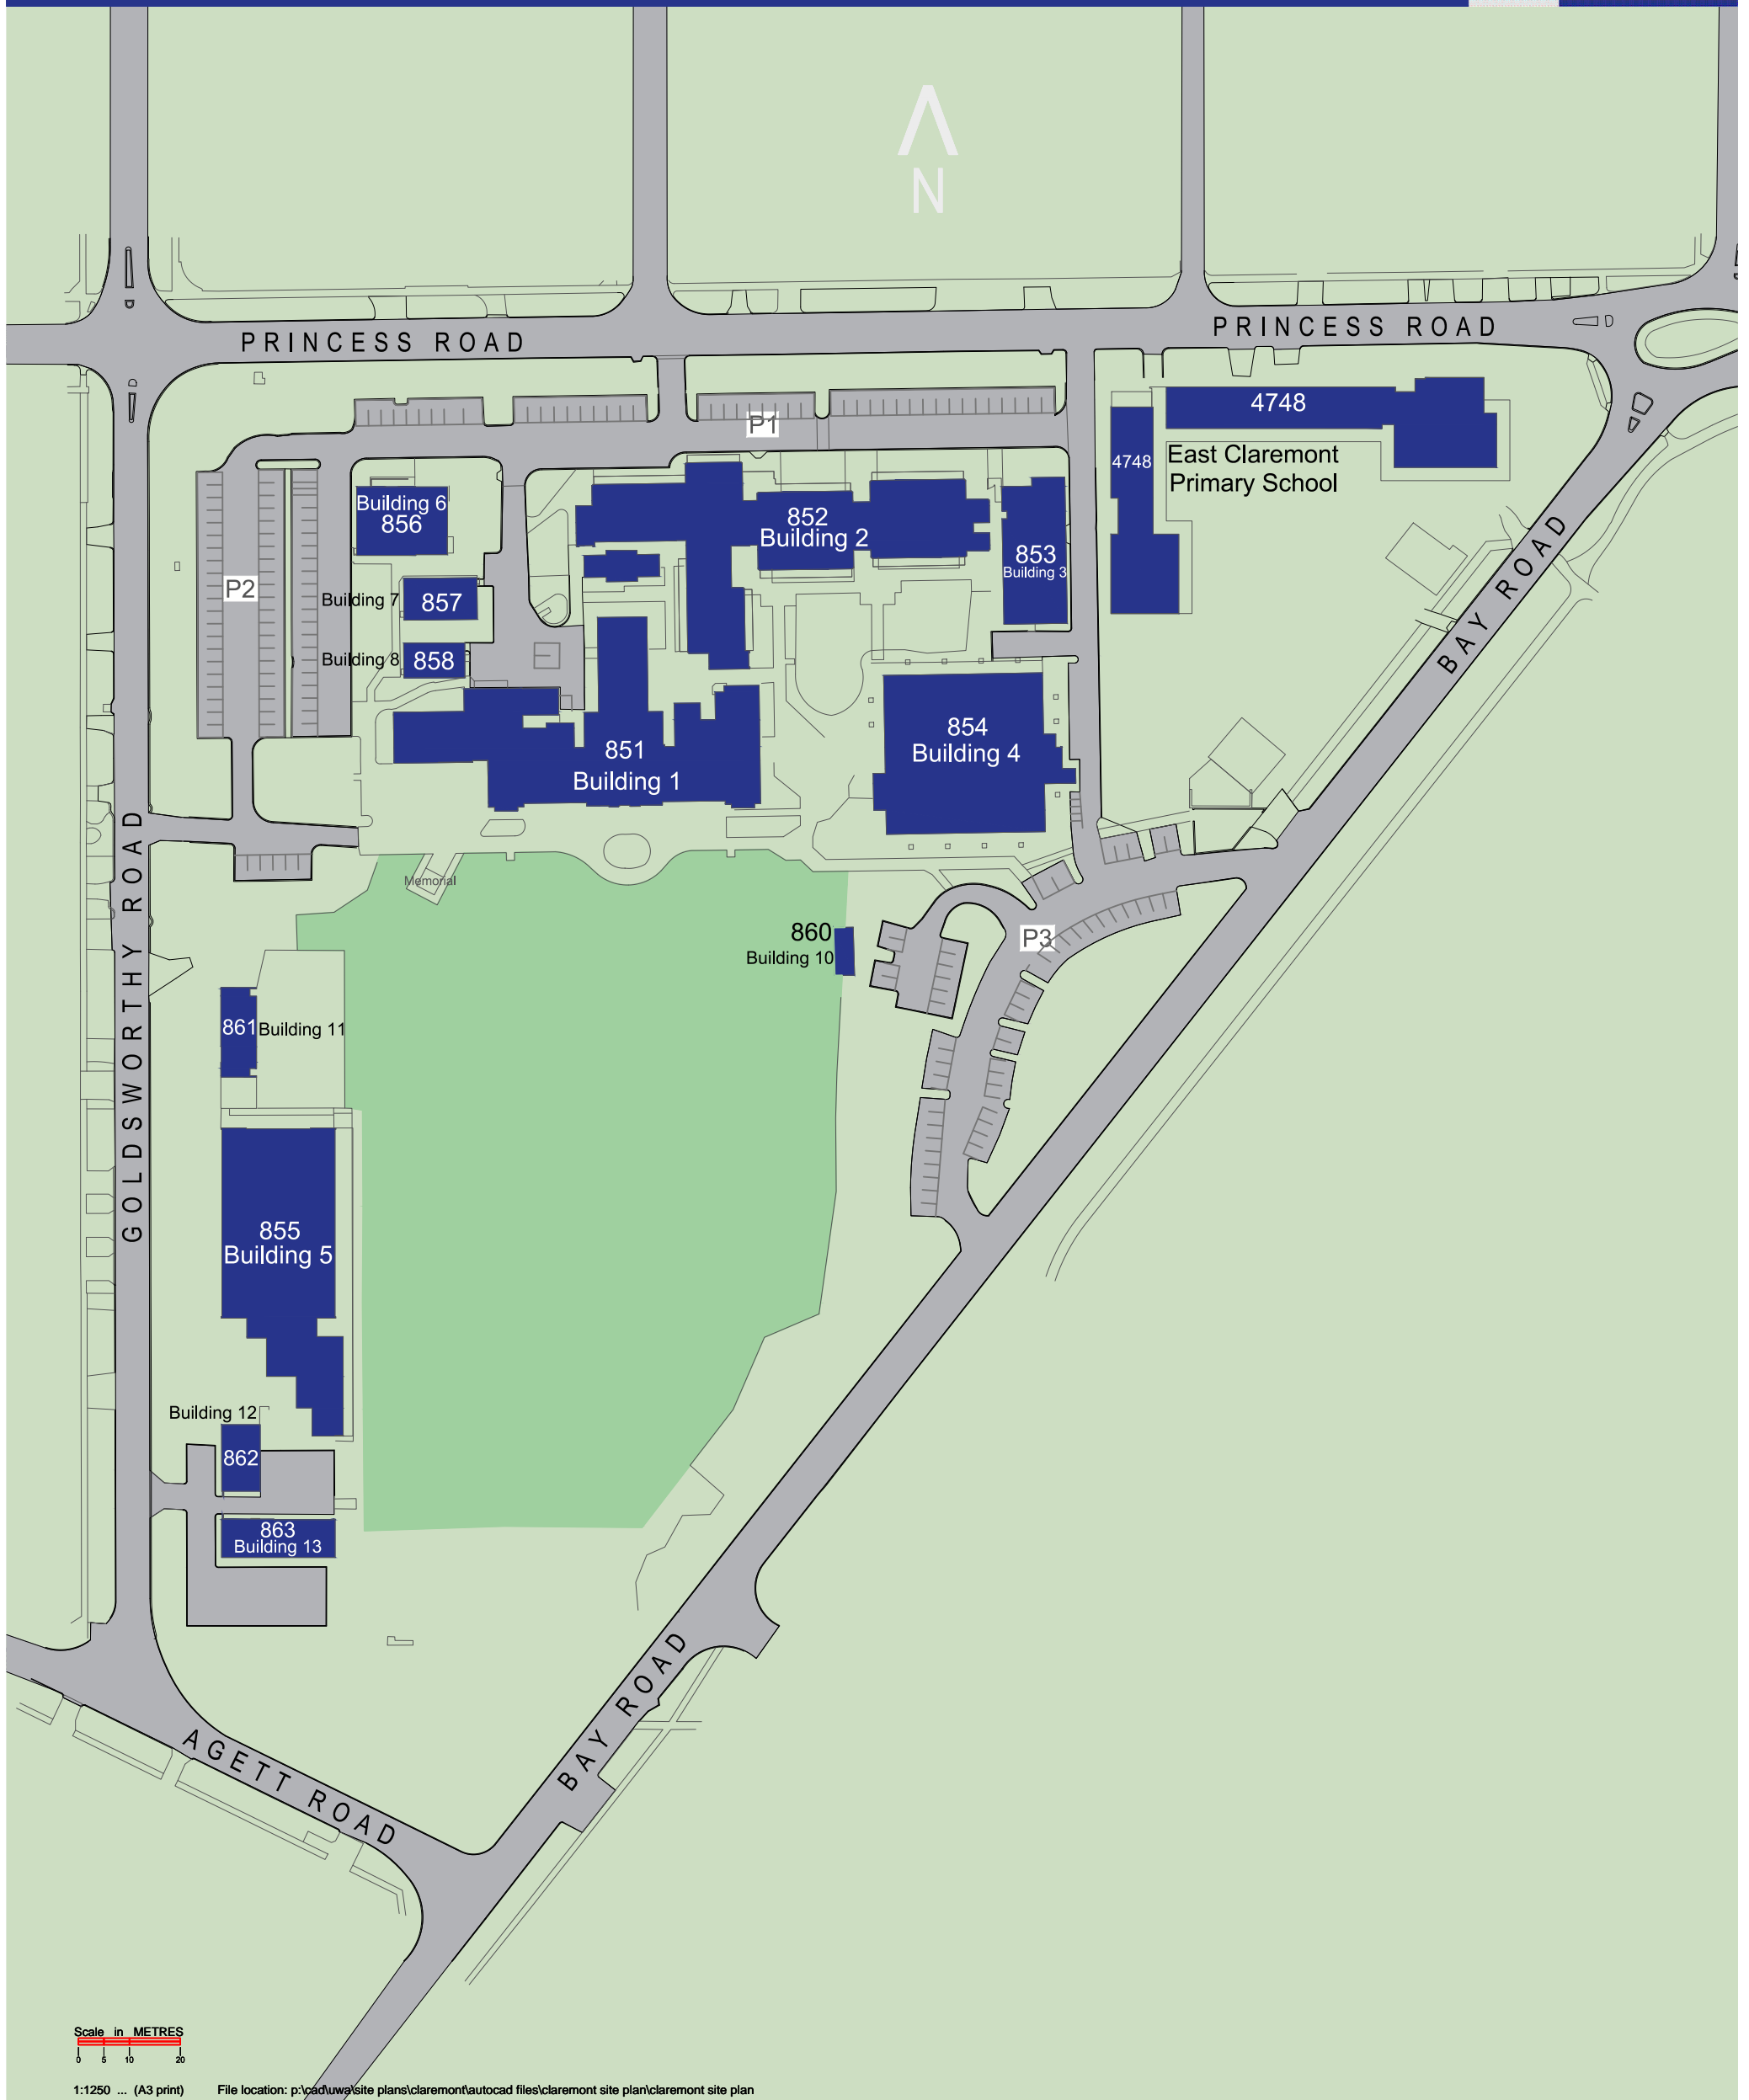

# Claremont campus map

THE UNIVERSITY OF  
**WESTERN  
AUSTRALIA**

Scale in METRES  
0 5 10 20

1:1250 ... (A3 print) File location: p:\cad\wpa\site plans\claremont\autocad files\claremont site plan\claremont site plan

**853. Building 3**  
Study Group Australia

**854. Building 4**  
Study Group Australia

**855. Building 5**  
Hakea Gymnasium

**856. Building 6**  
Laurel Cafe

**857. Building 7**  
University of the Third Age

**858. Building 8**  
School of Social Sciences

**860. Building 10**  
UWA Sport & Recreation

**861. Building 11**  
UWA tenancy

**862. Building 12**  
Maintenance

**863. Building 13**  
Save the Children

**4748. East Claremont Primary School**  
Centre for English Language Teaching

Car Park Number