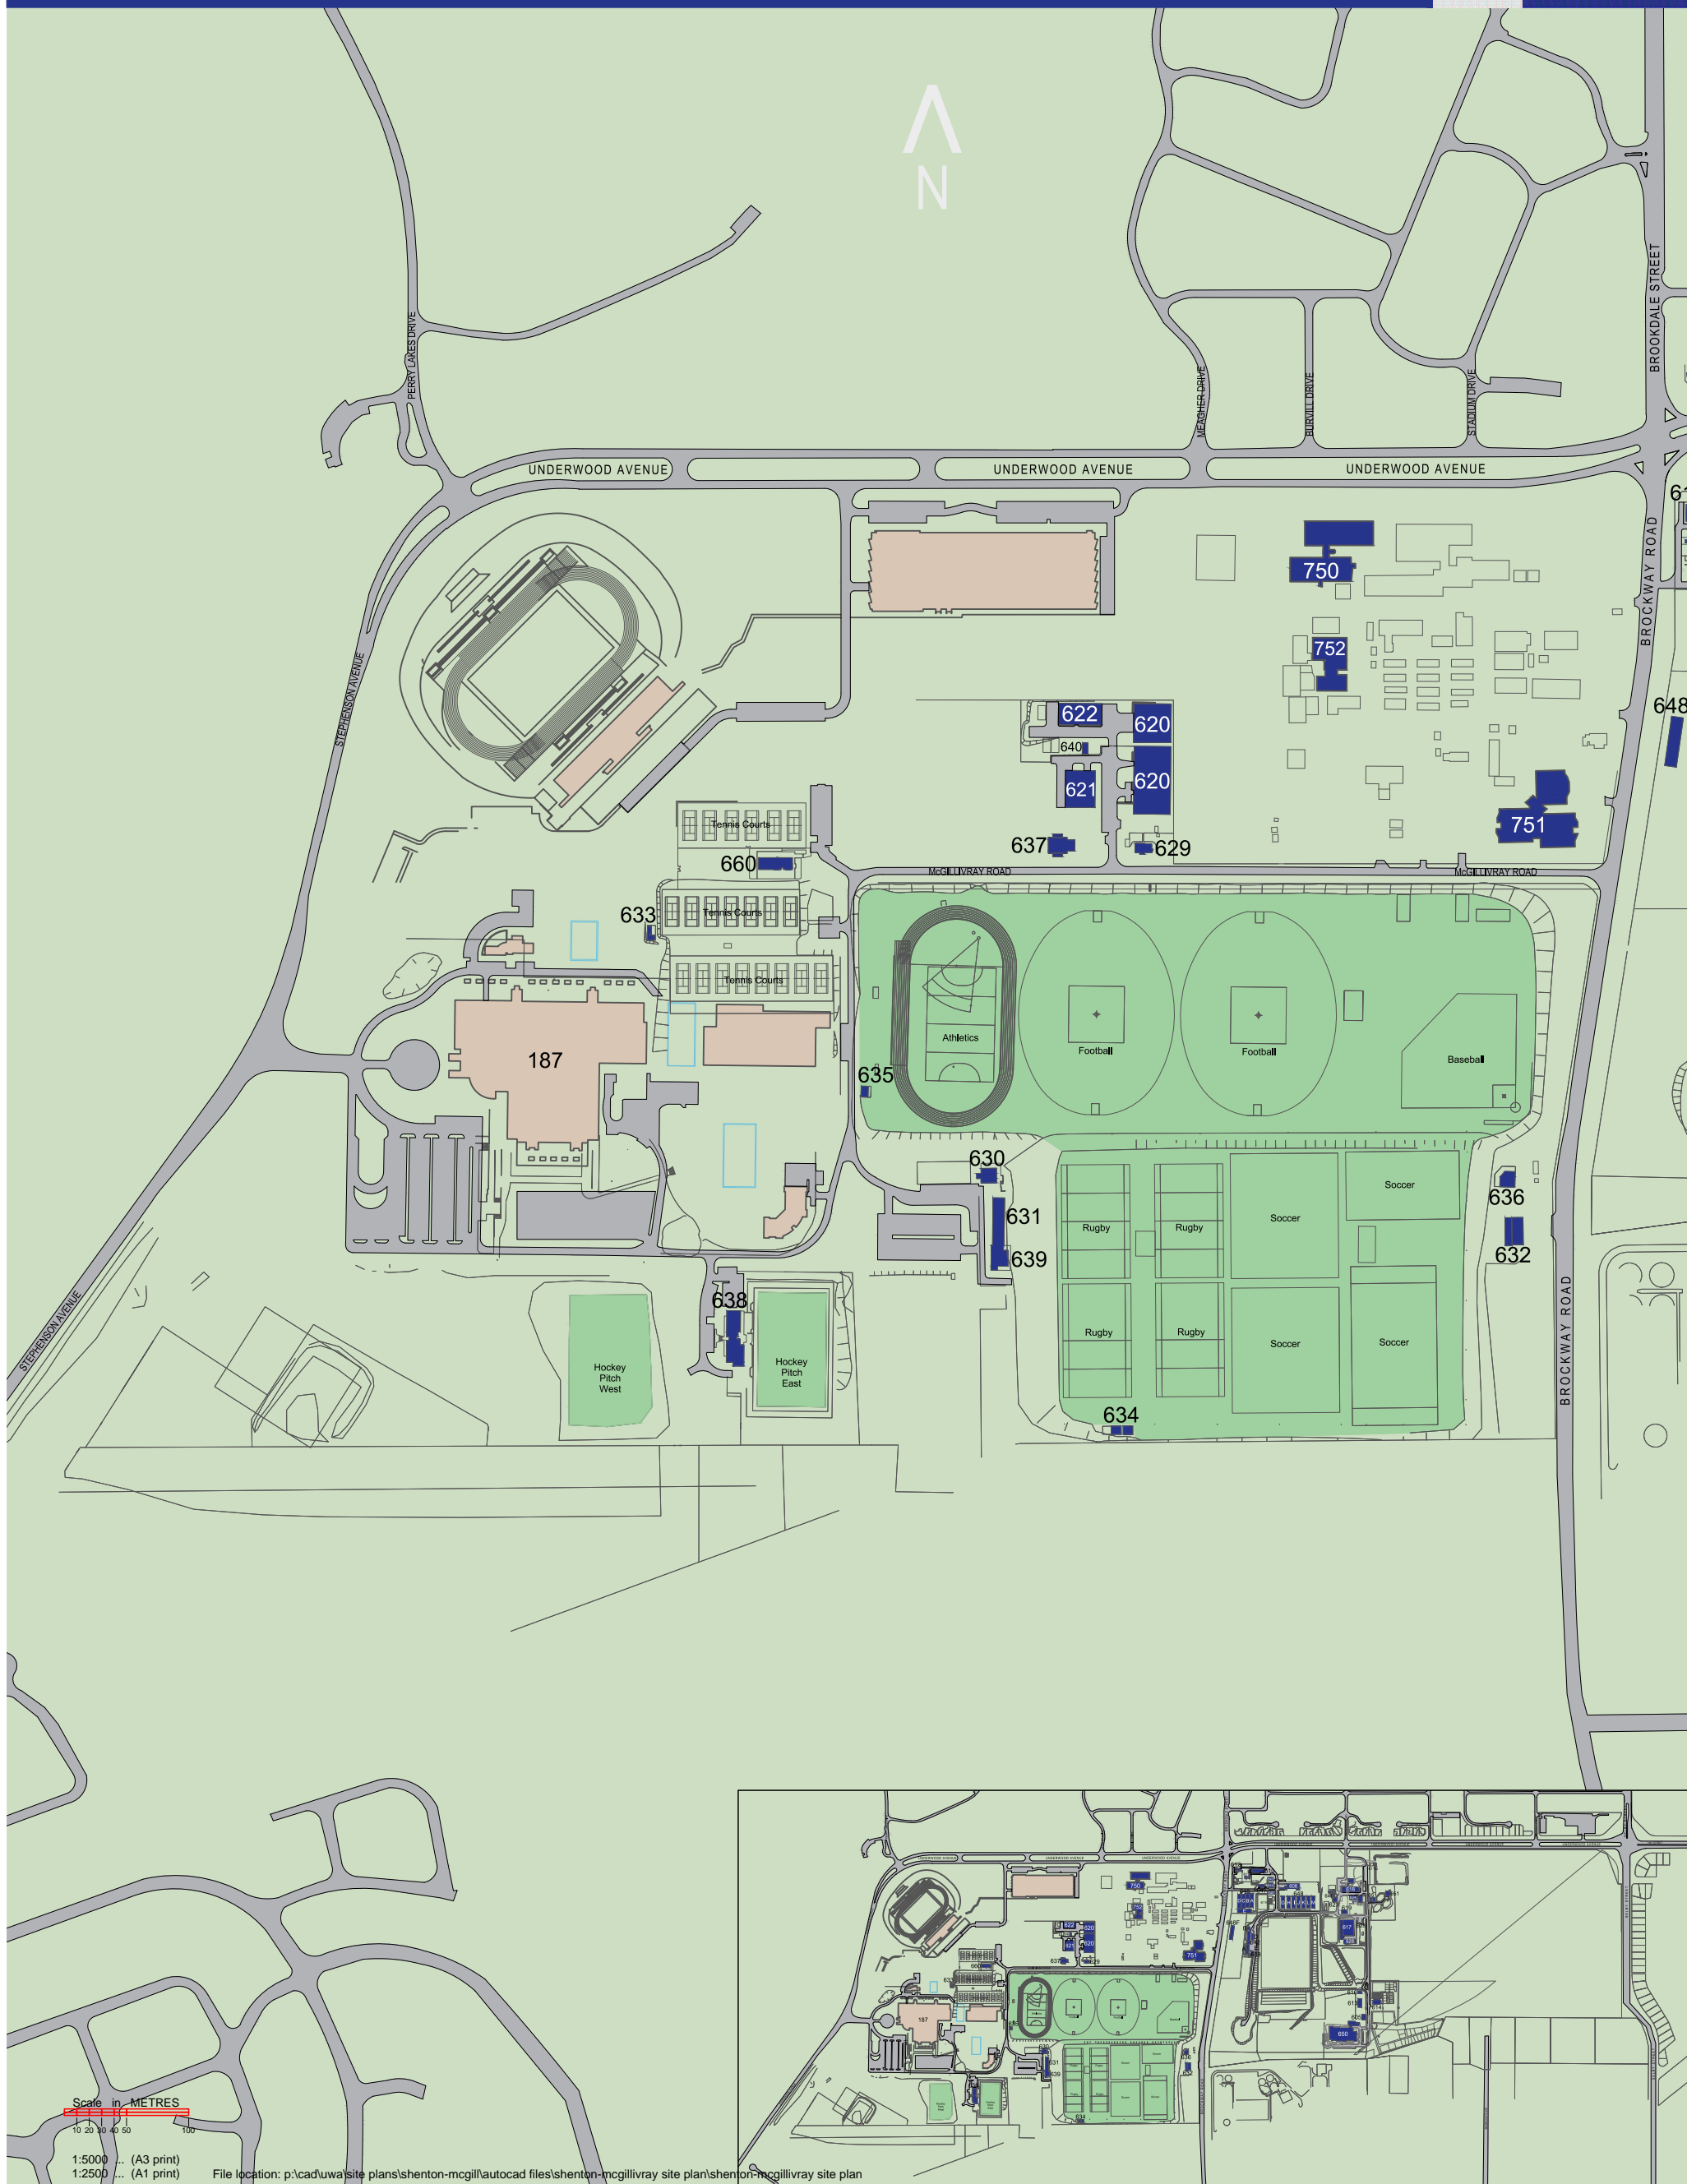

McGillivray (Sports Park) campus map

THE UNIVERSITY OF
**WESTERN
AUSTRALIA**

AJ Williams Pavilion 630
Athletic Store 635
Baseball-Soccer Club 636
Caretakers Cottage 629
Change Room East 632

Change Room West 631
CSIRO Buildings 4 & 27 752
CSIRO Building 40 750
CSIRO Building 46 751
Grounds Depot 637

Grounds Store 633
HBF Stadium 187
Machinery Shed 634
Maintenance Workshop 622
Rugby Club 639

Store 620
Store 2 621
Superturf Changeroom & Hockey Club 638
Tennis Club 660
Water Sports Boat Shed 640