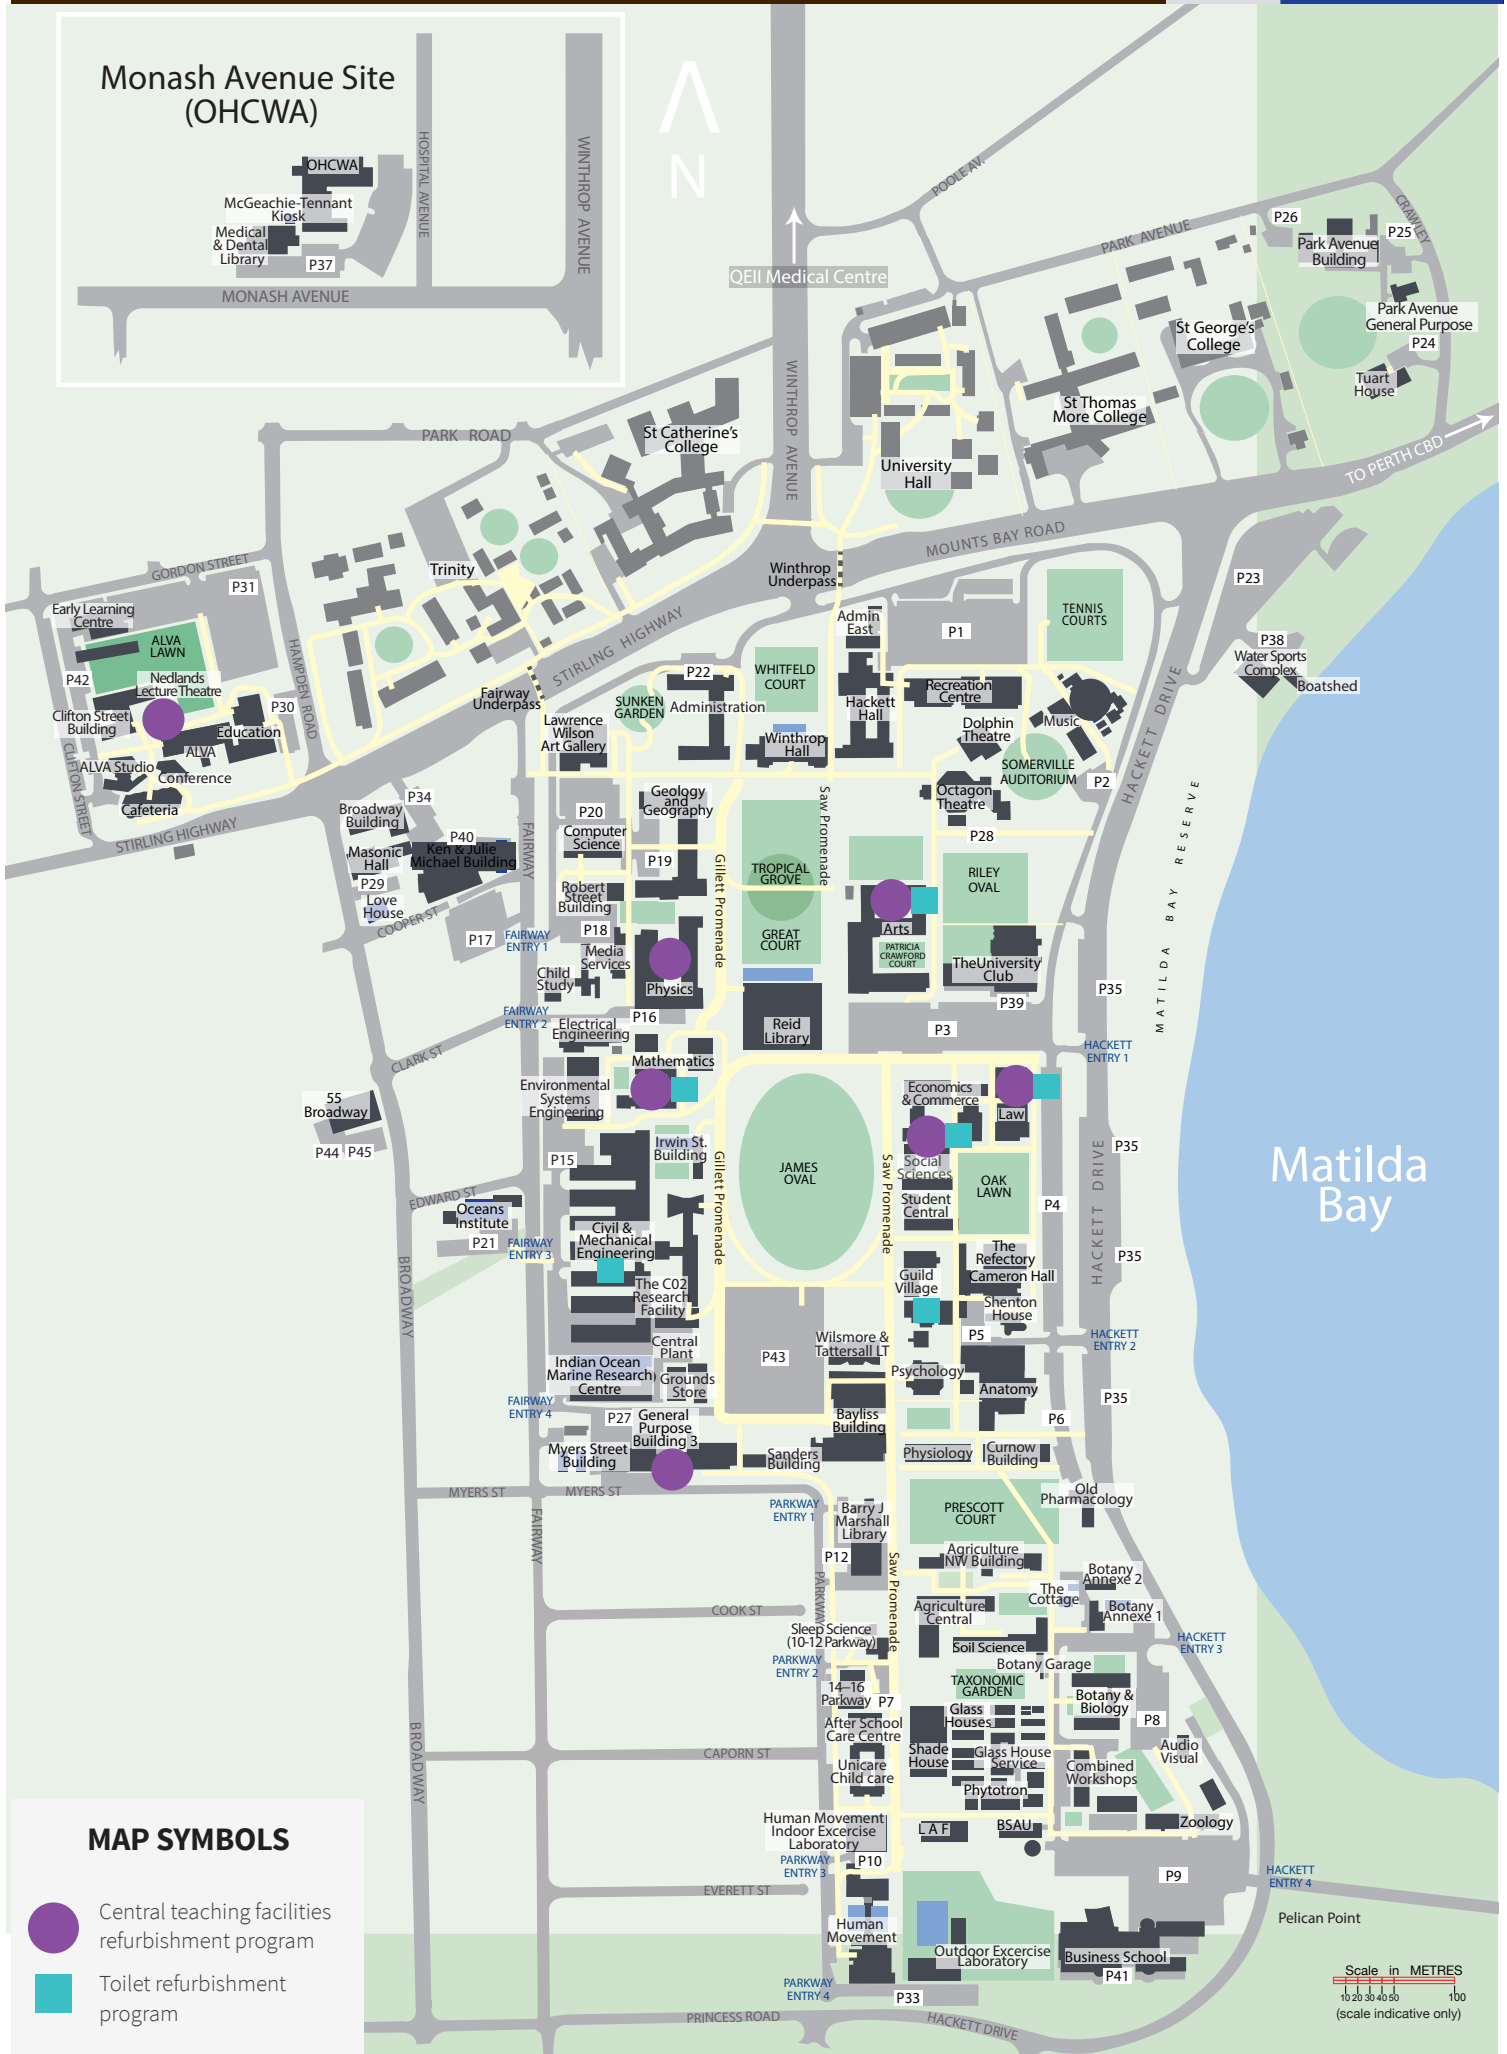

# CTF, WC and Research Project Refurbishment Program

THE UNIVERSITY OF  
**WESTERN AUSTRALIA**

## Monash Avenue Site (OHCWA)

### MAP SYMBOLS

- Central teaching facilities refurbishment program
- Toilet refurbishment program

Scale in METRES  
0 10 20 30 40 50 100  
(scale indicative only)