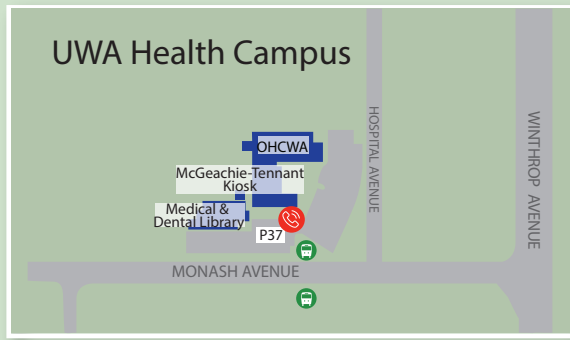

Help points and walksafe routes map

THE UNIVERSITY OF
**WESTERN
AUSTRALIA**

MAP SYMBOLS

- Help points
- Walksafe routes
- Public transport