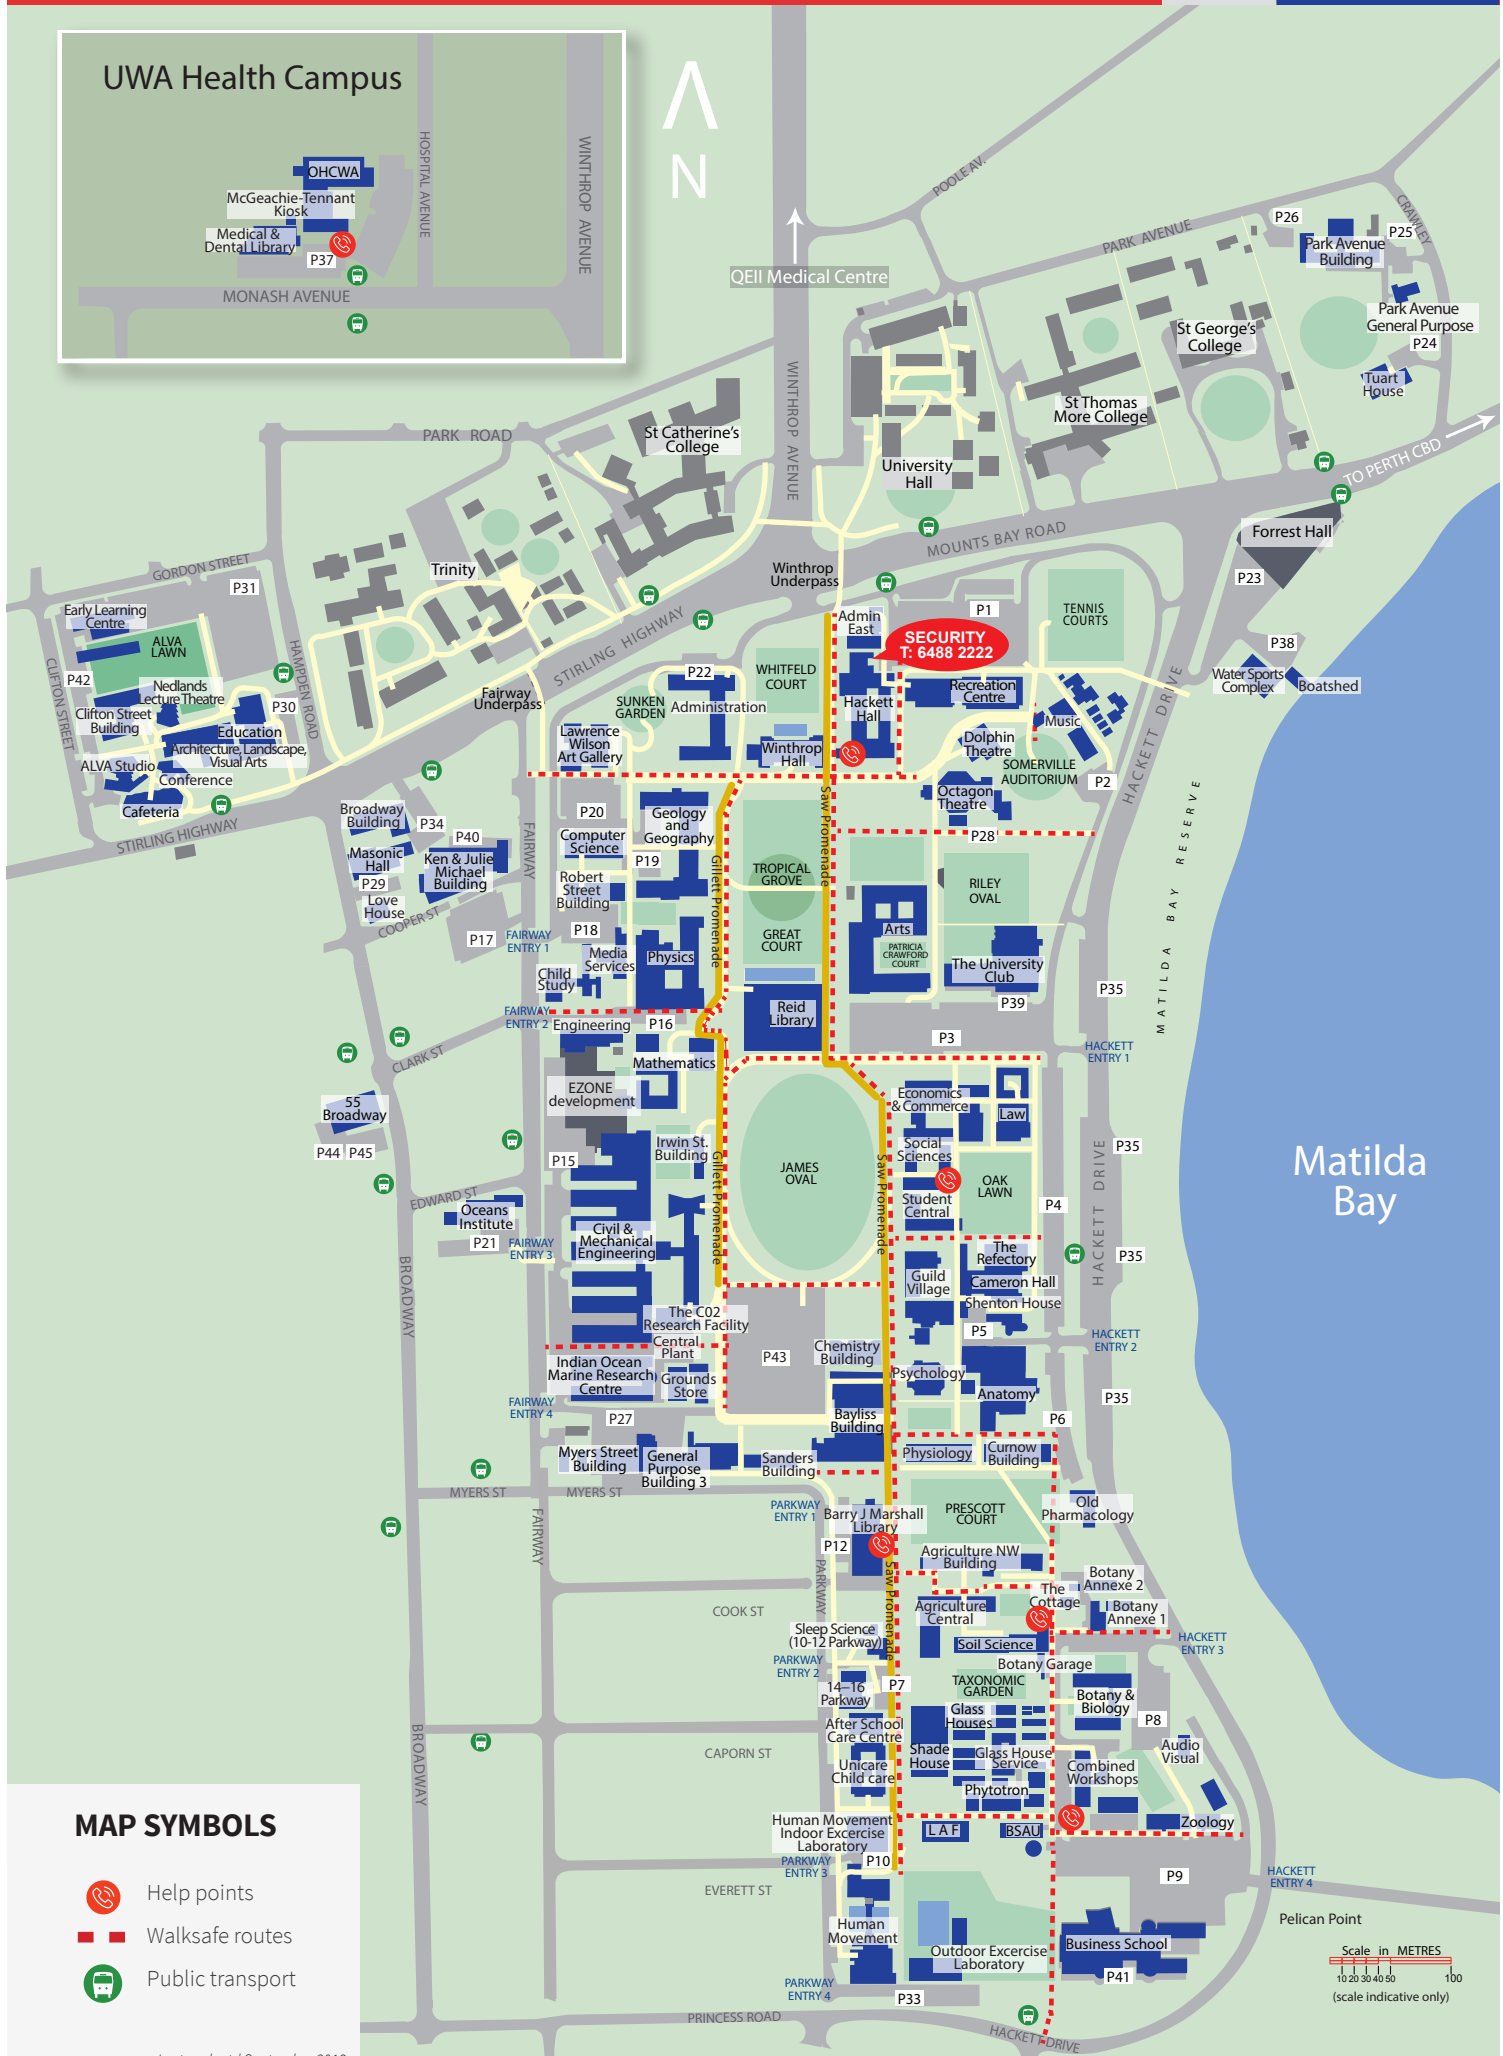

Help points and walksafe routes map

THE UNIVERSITY OF
**WESTERN
AUSTRALIA**

MAP SYMBOLS

- Help points
- Walksafe routes
- Public transport