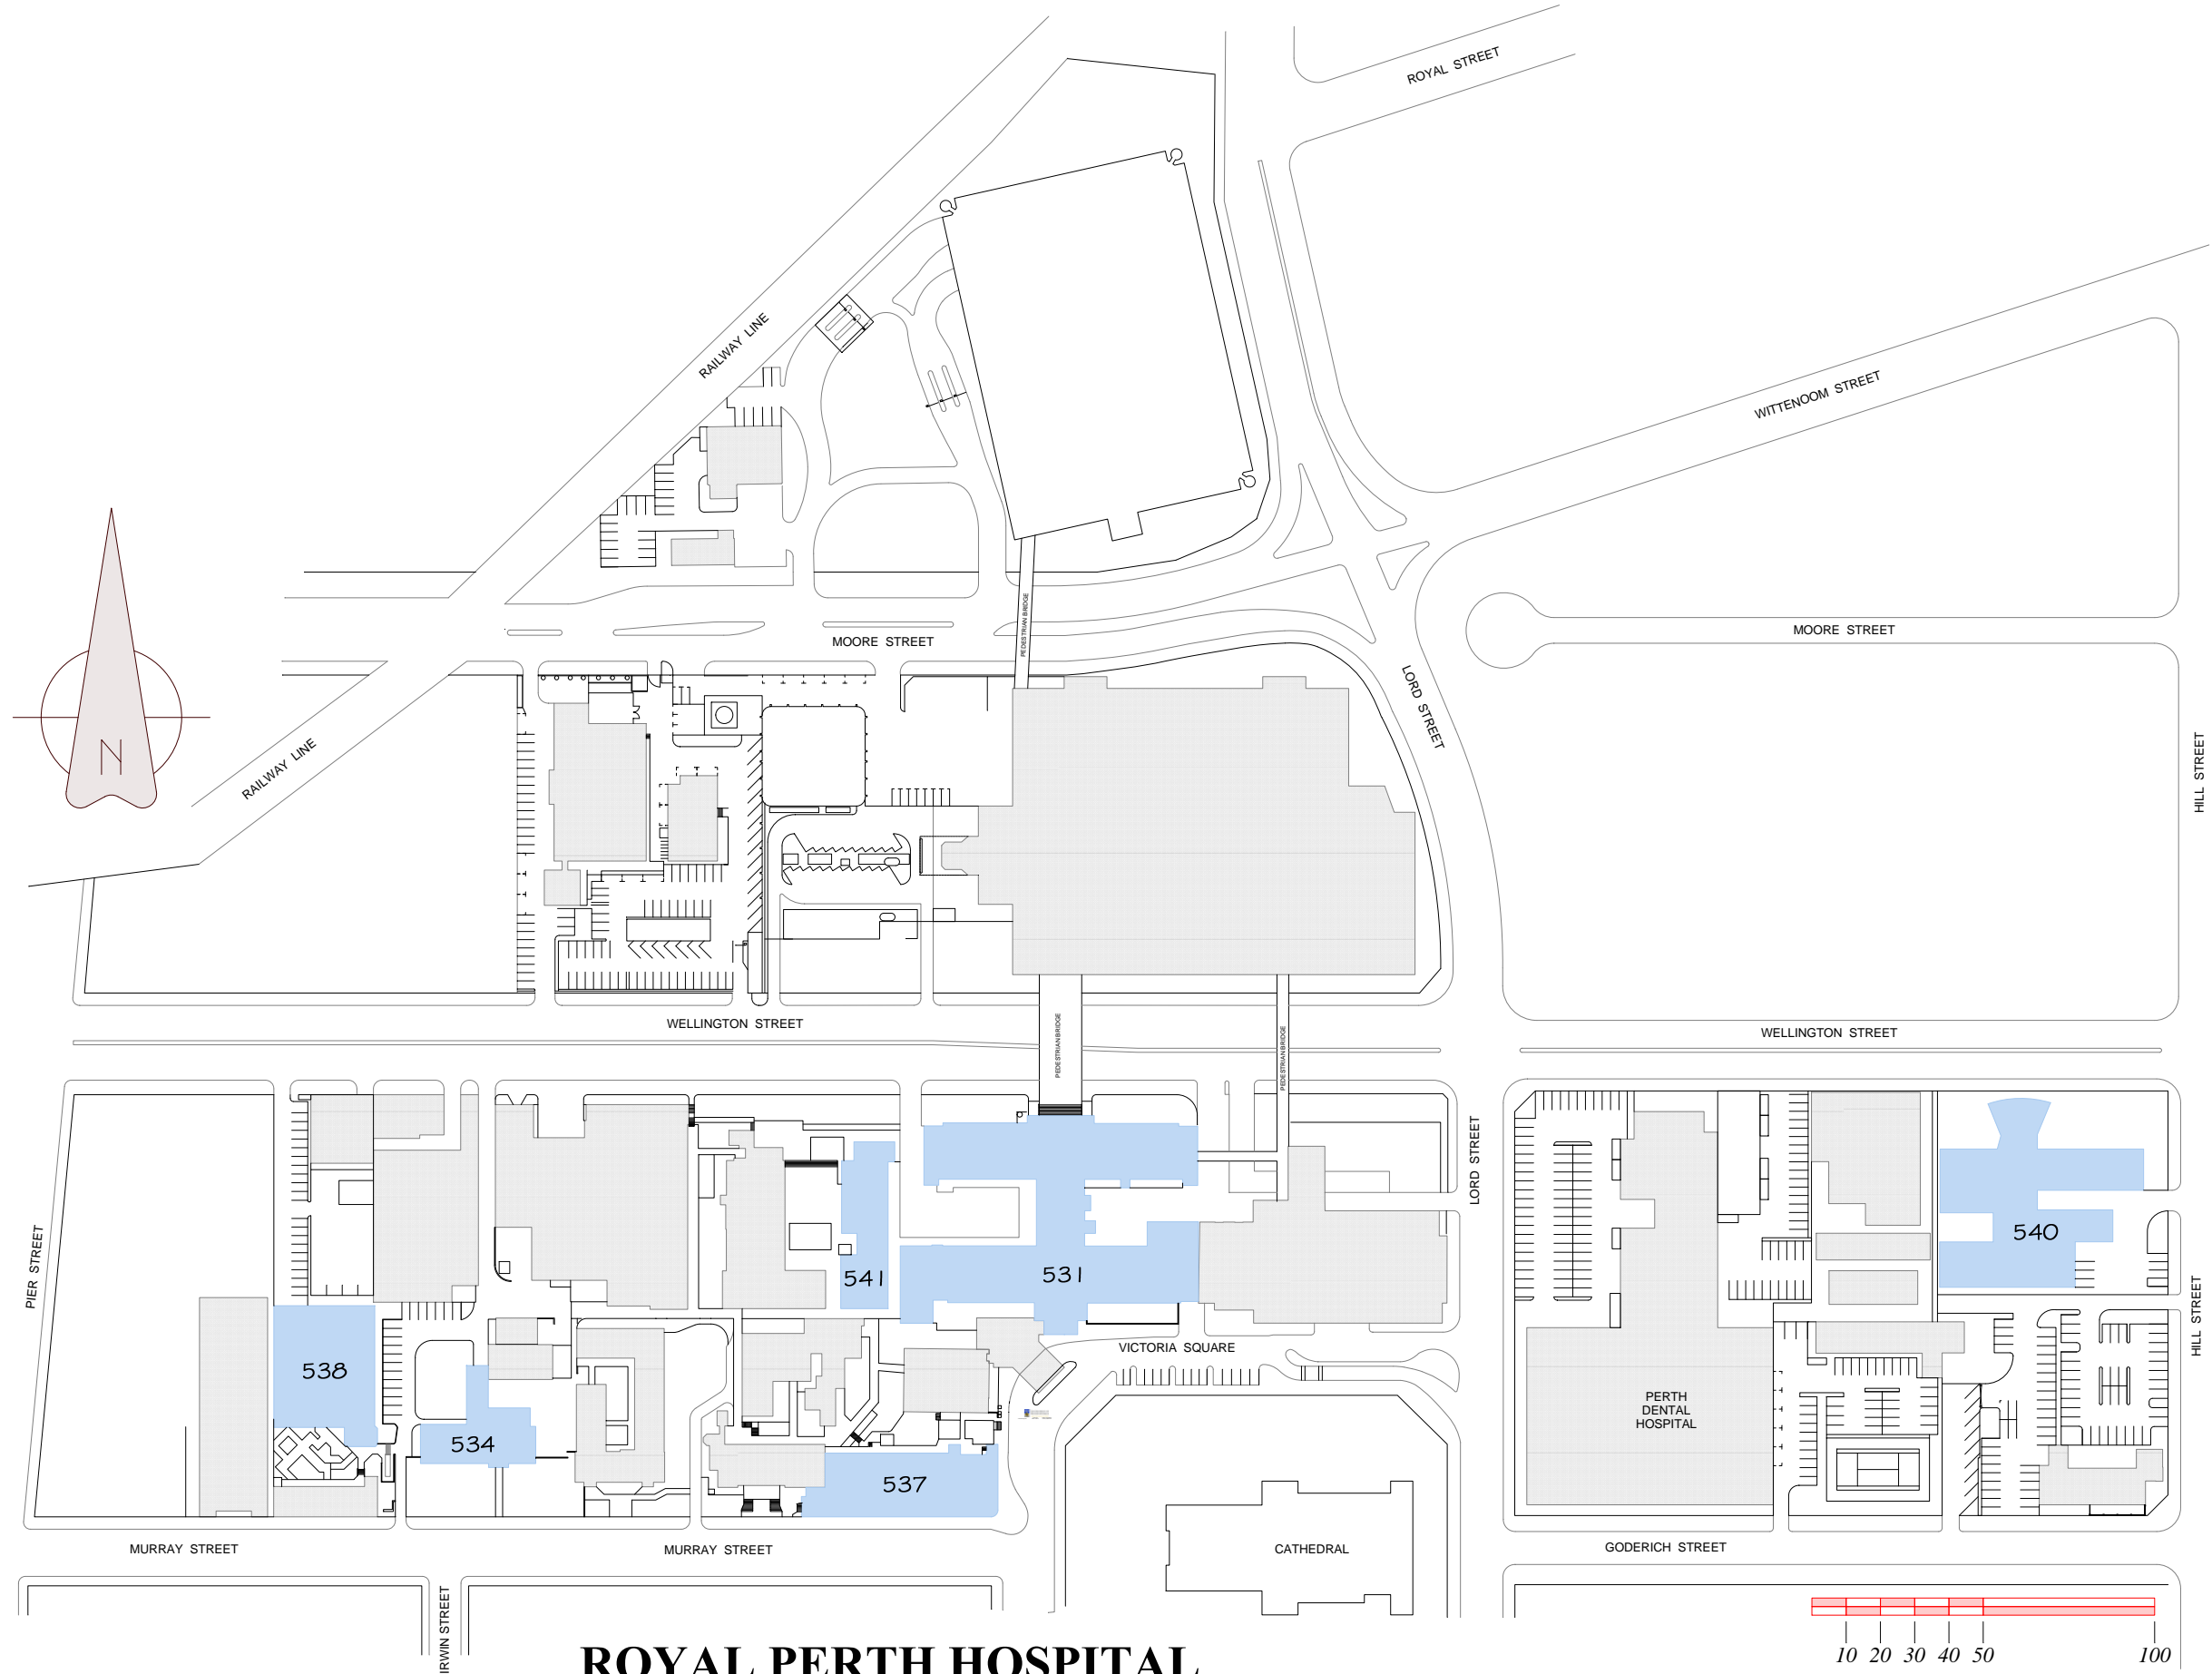

UWA Buildings

- 531 A Block
- 534 Ainslie
- 537 N Block
- 538 MRF
- 540 Wason
- 541 Nicolay B Block

ROYAL PERTH HOSPITAL

**THE UNIVERSITY OF
WESTERN AUSTRALIA**
Achieve International Excellence