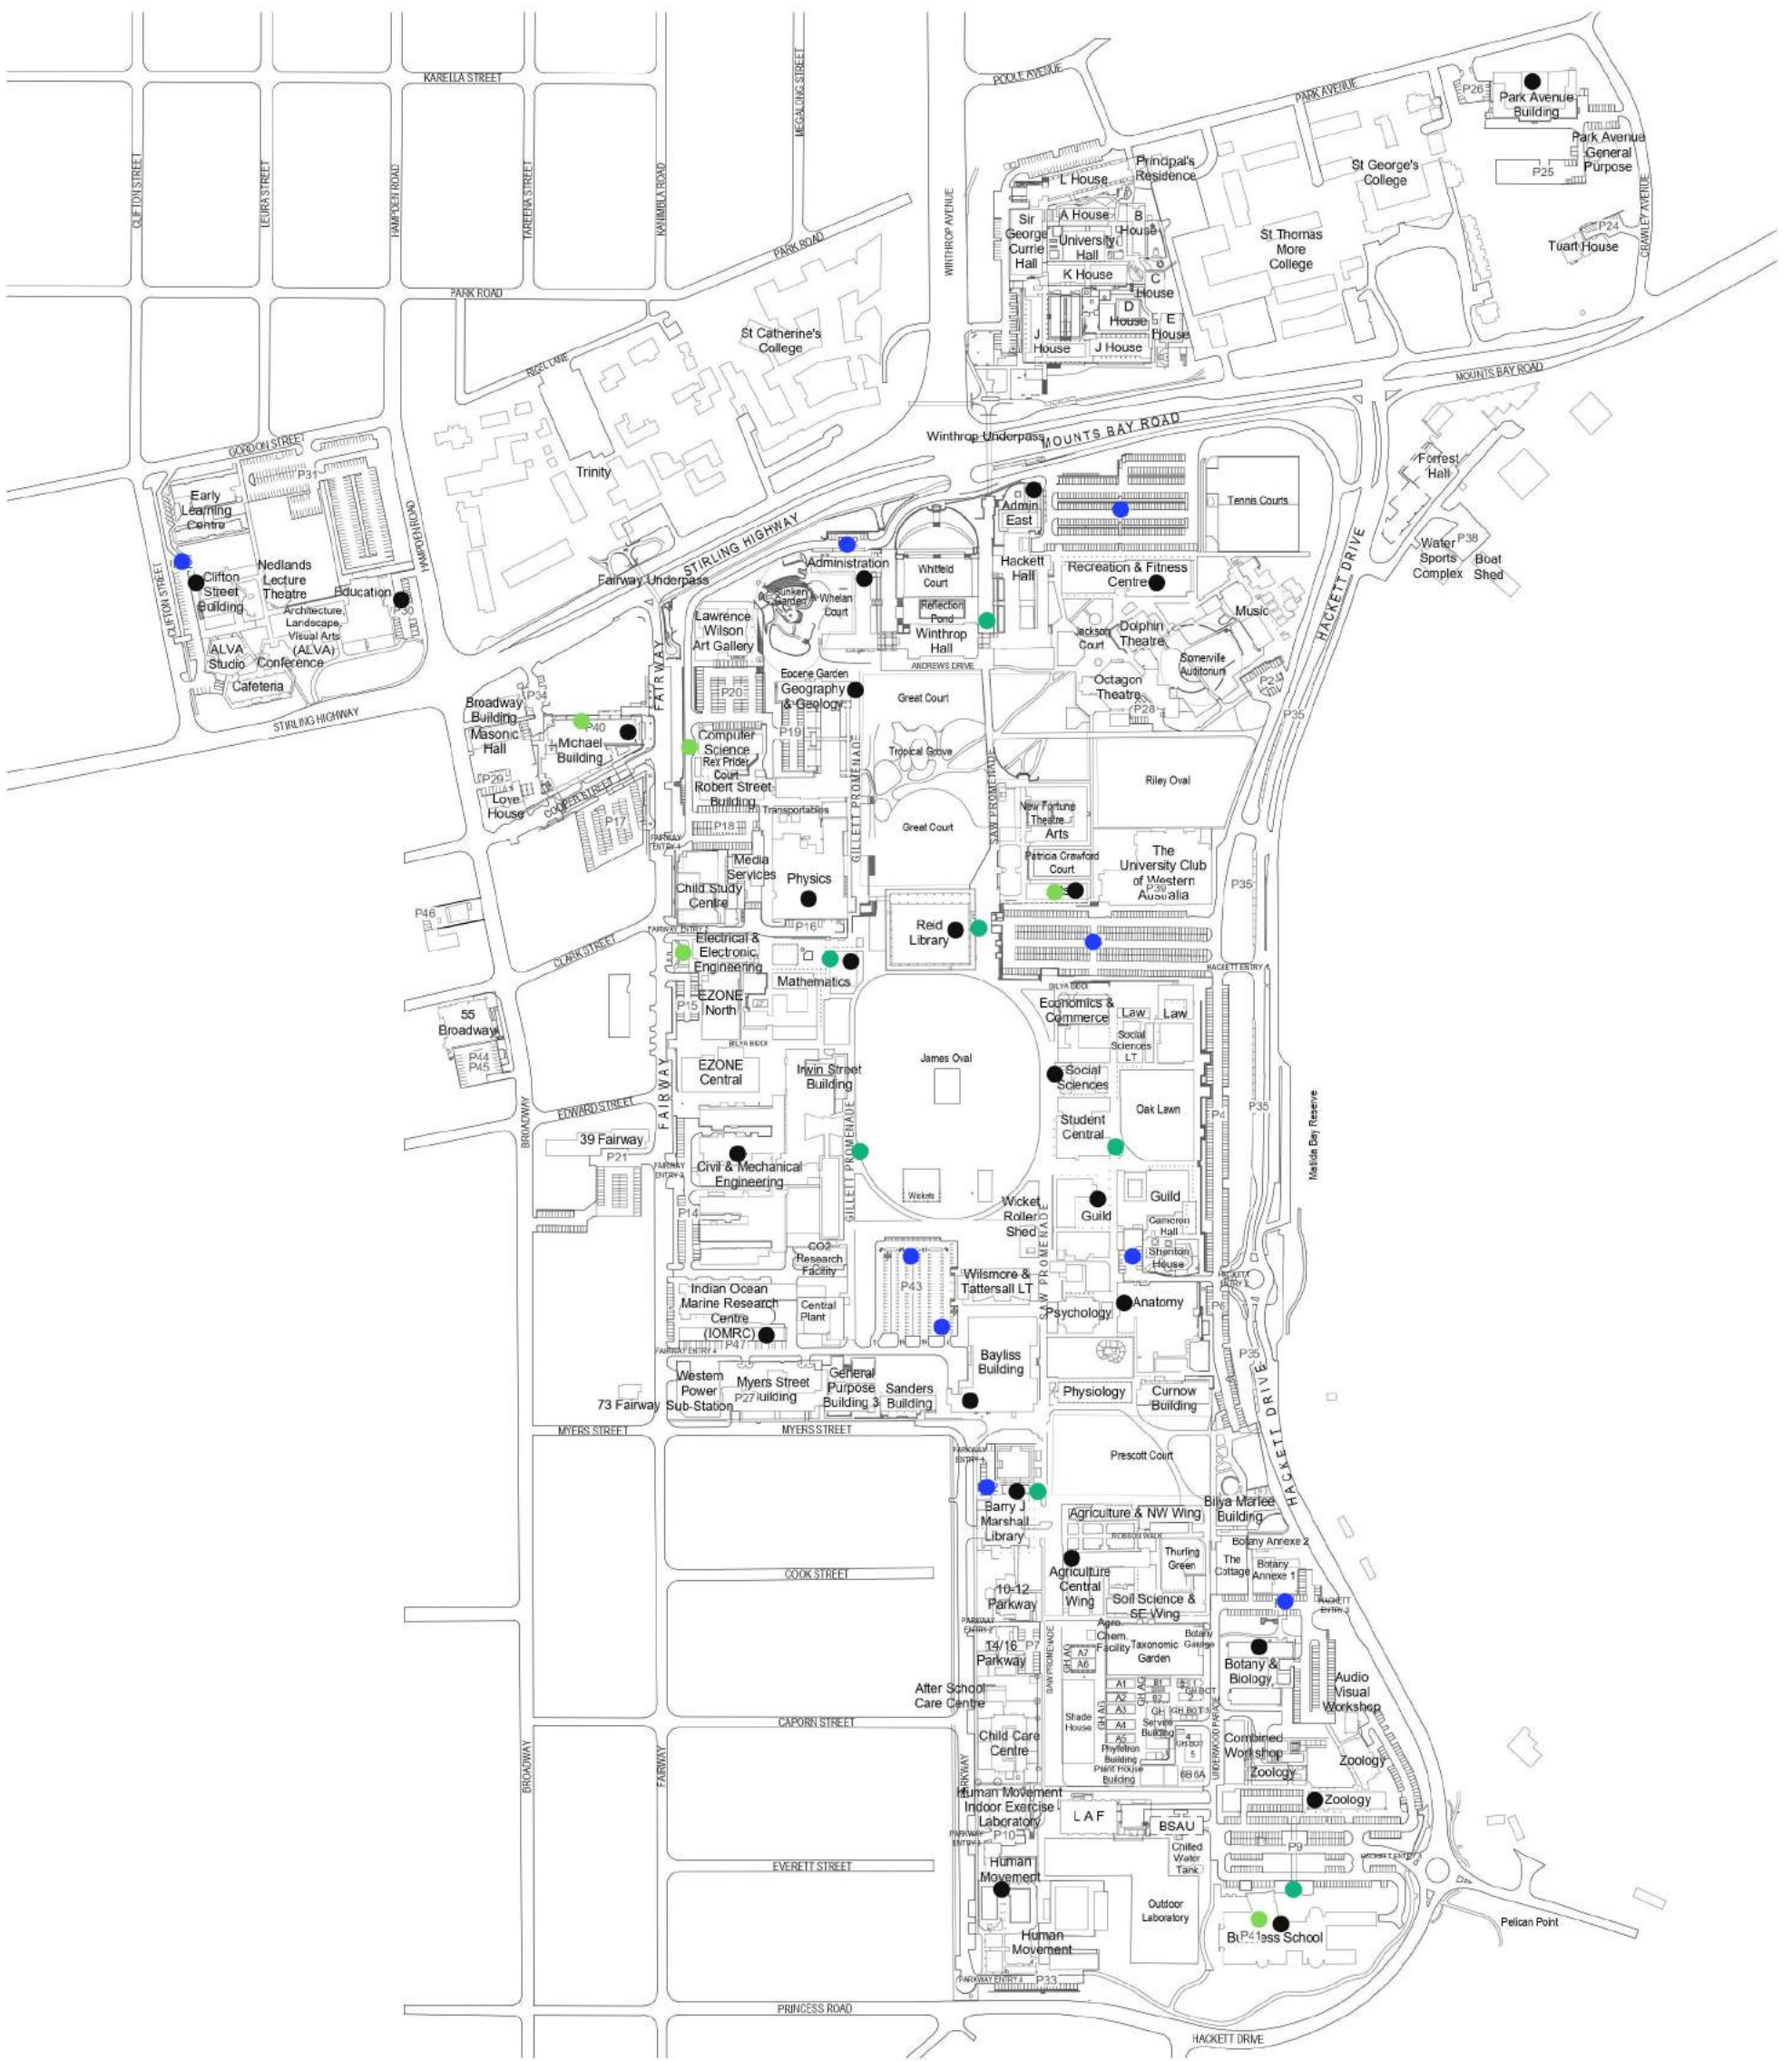

# Bin Locations Map

THE UNIVERSITY OF  
**WESTERN  
AUSTRALIA**

## Legend

- Battery Bins
- Cardboard Bins
- Containers for Change Bins
- Polystyrene Bins