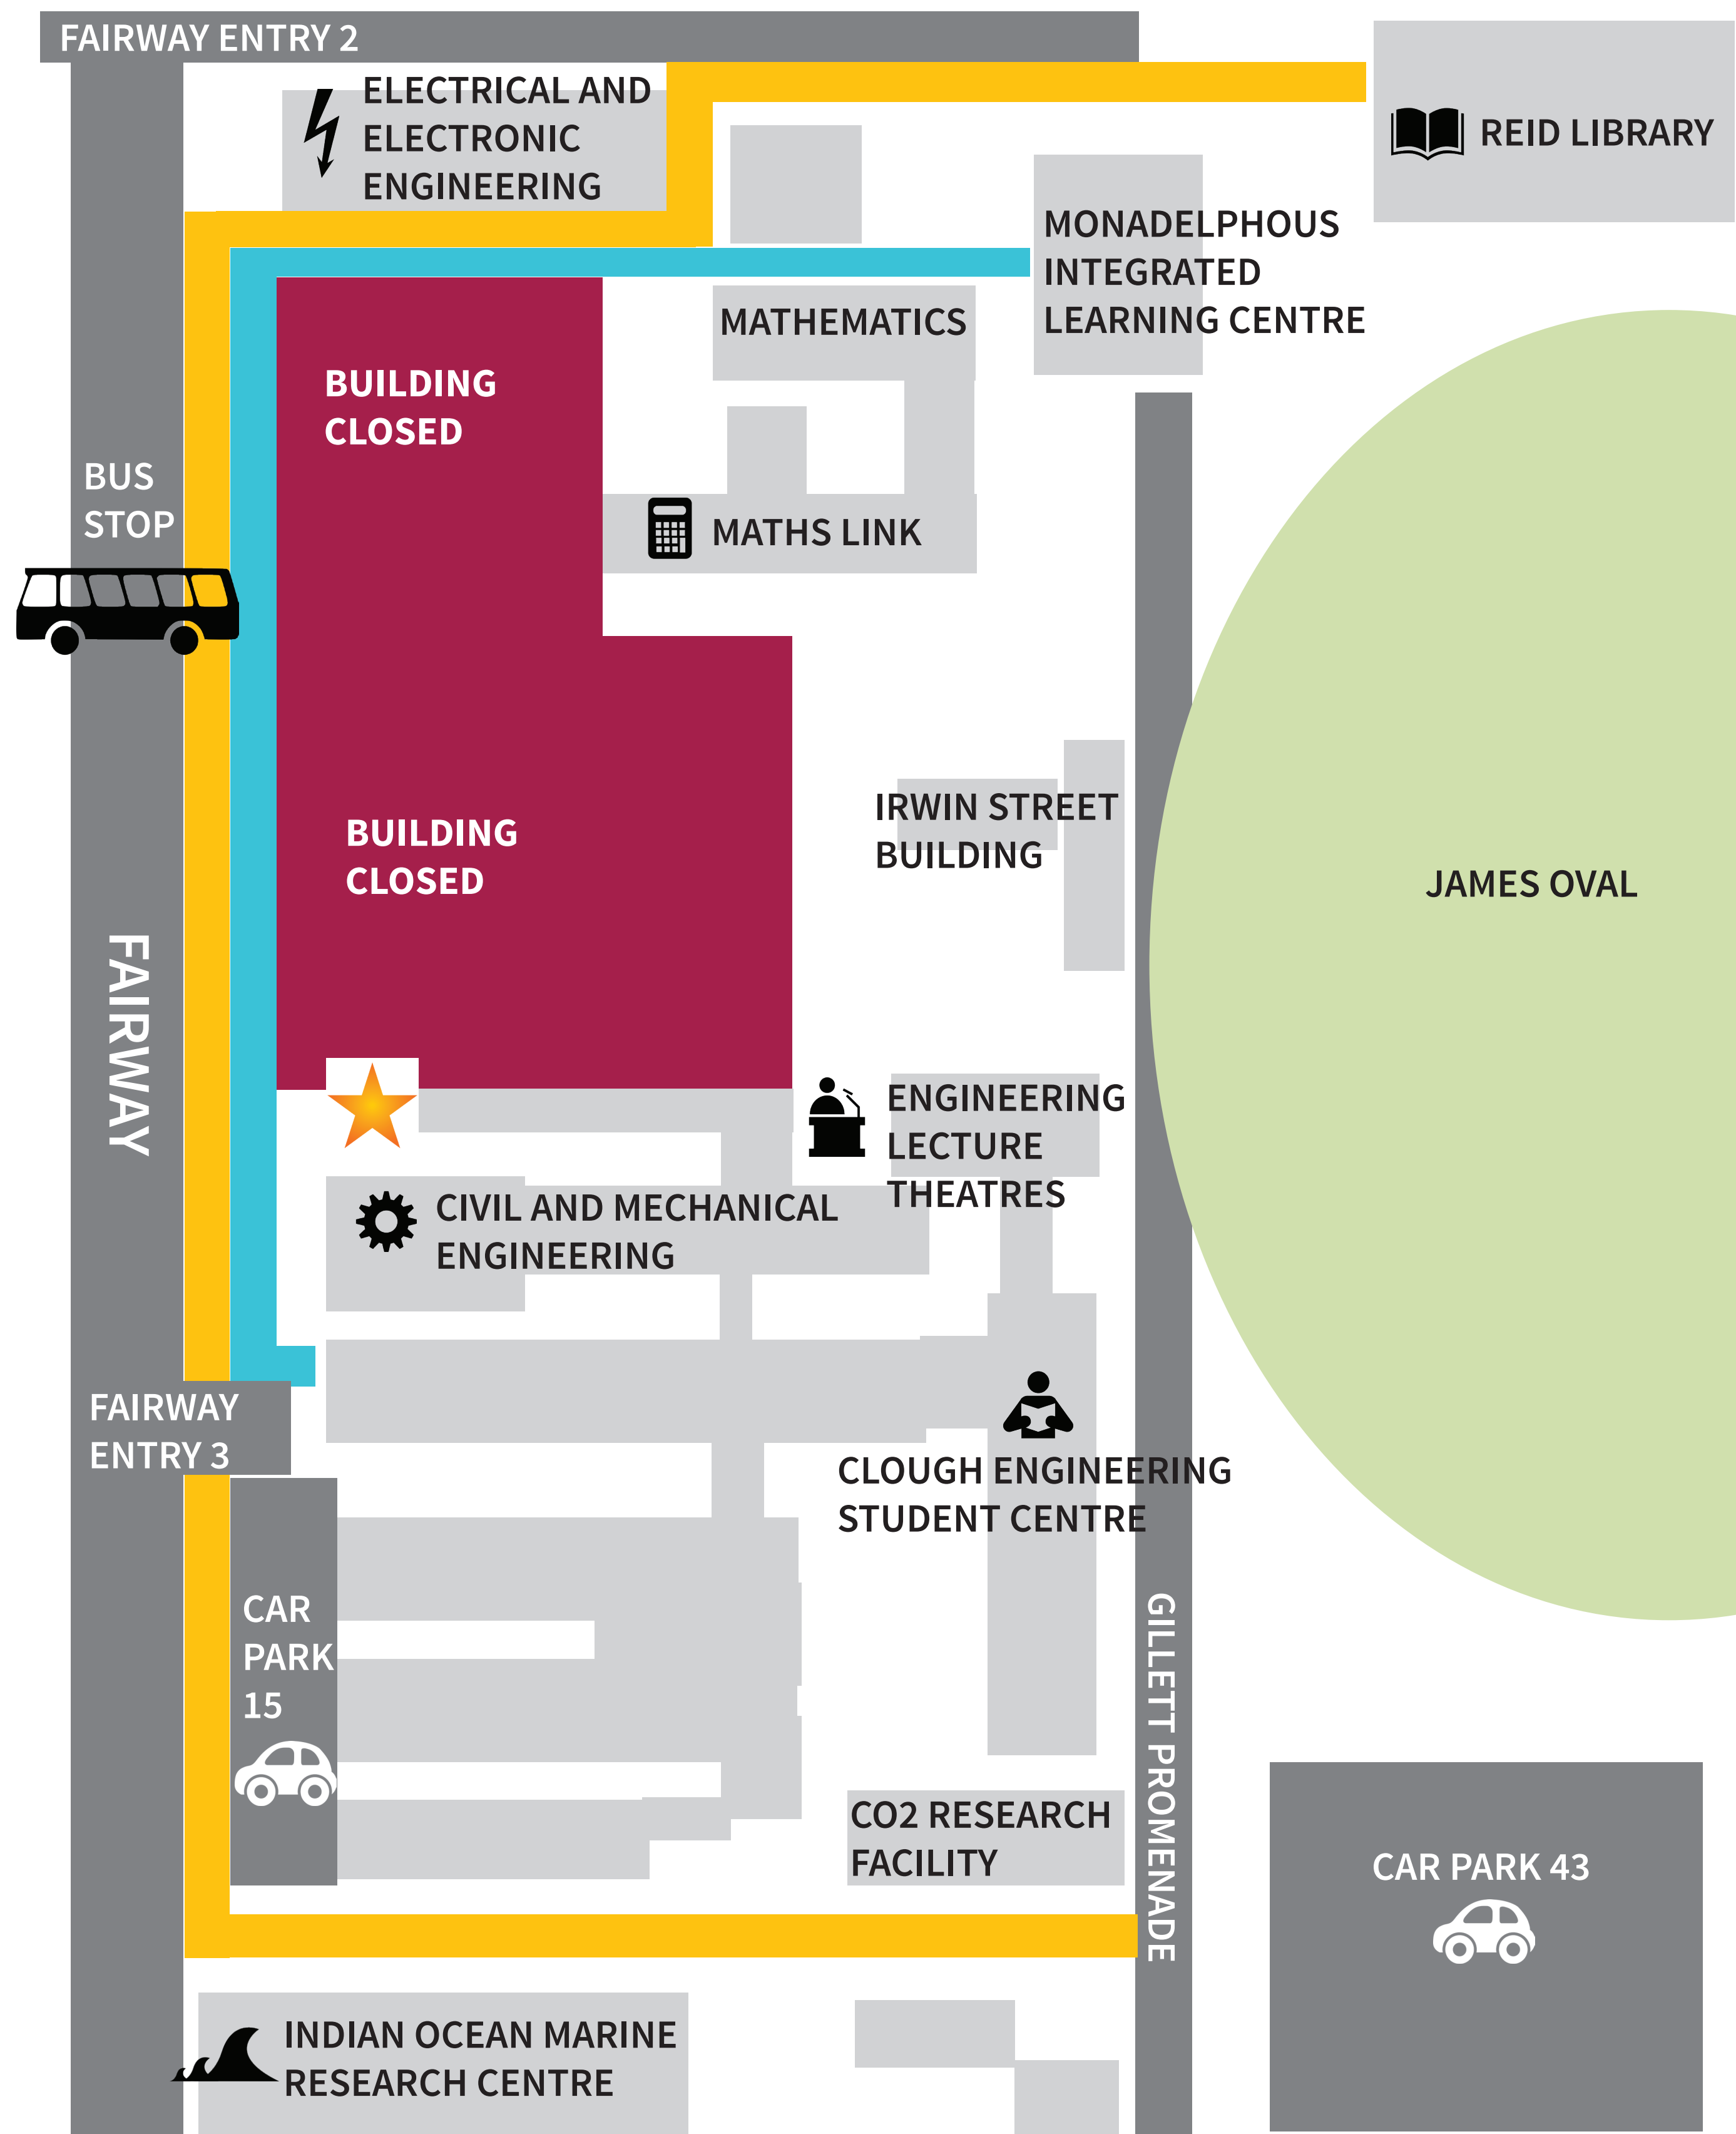

PEDESTRIAN DETOURS

LEGEND

-  BUILDING CLOSED - NO ACCESS
-  PEDESTRIAN ROUTE - FAIRWAY TO MAIN CAMPUS
-  PEDESTRIAN ROUTE - FAIRWAY TO MATHS AND ENGINEERING BUILDINGS
-  YOU ARE HERE

Further information:
ezone.uwa.edu.au