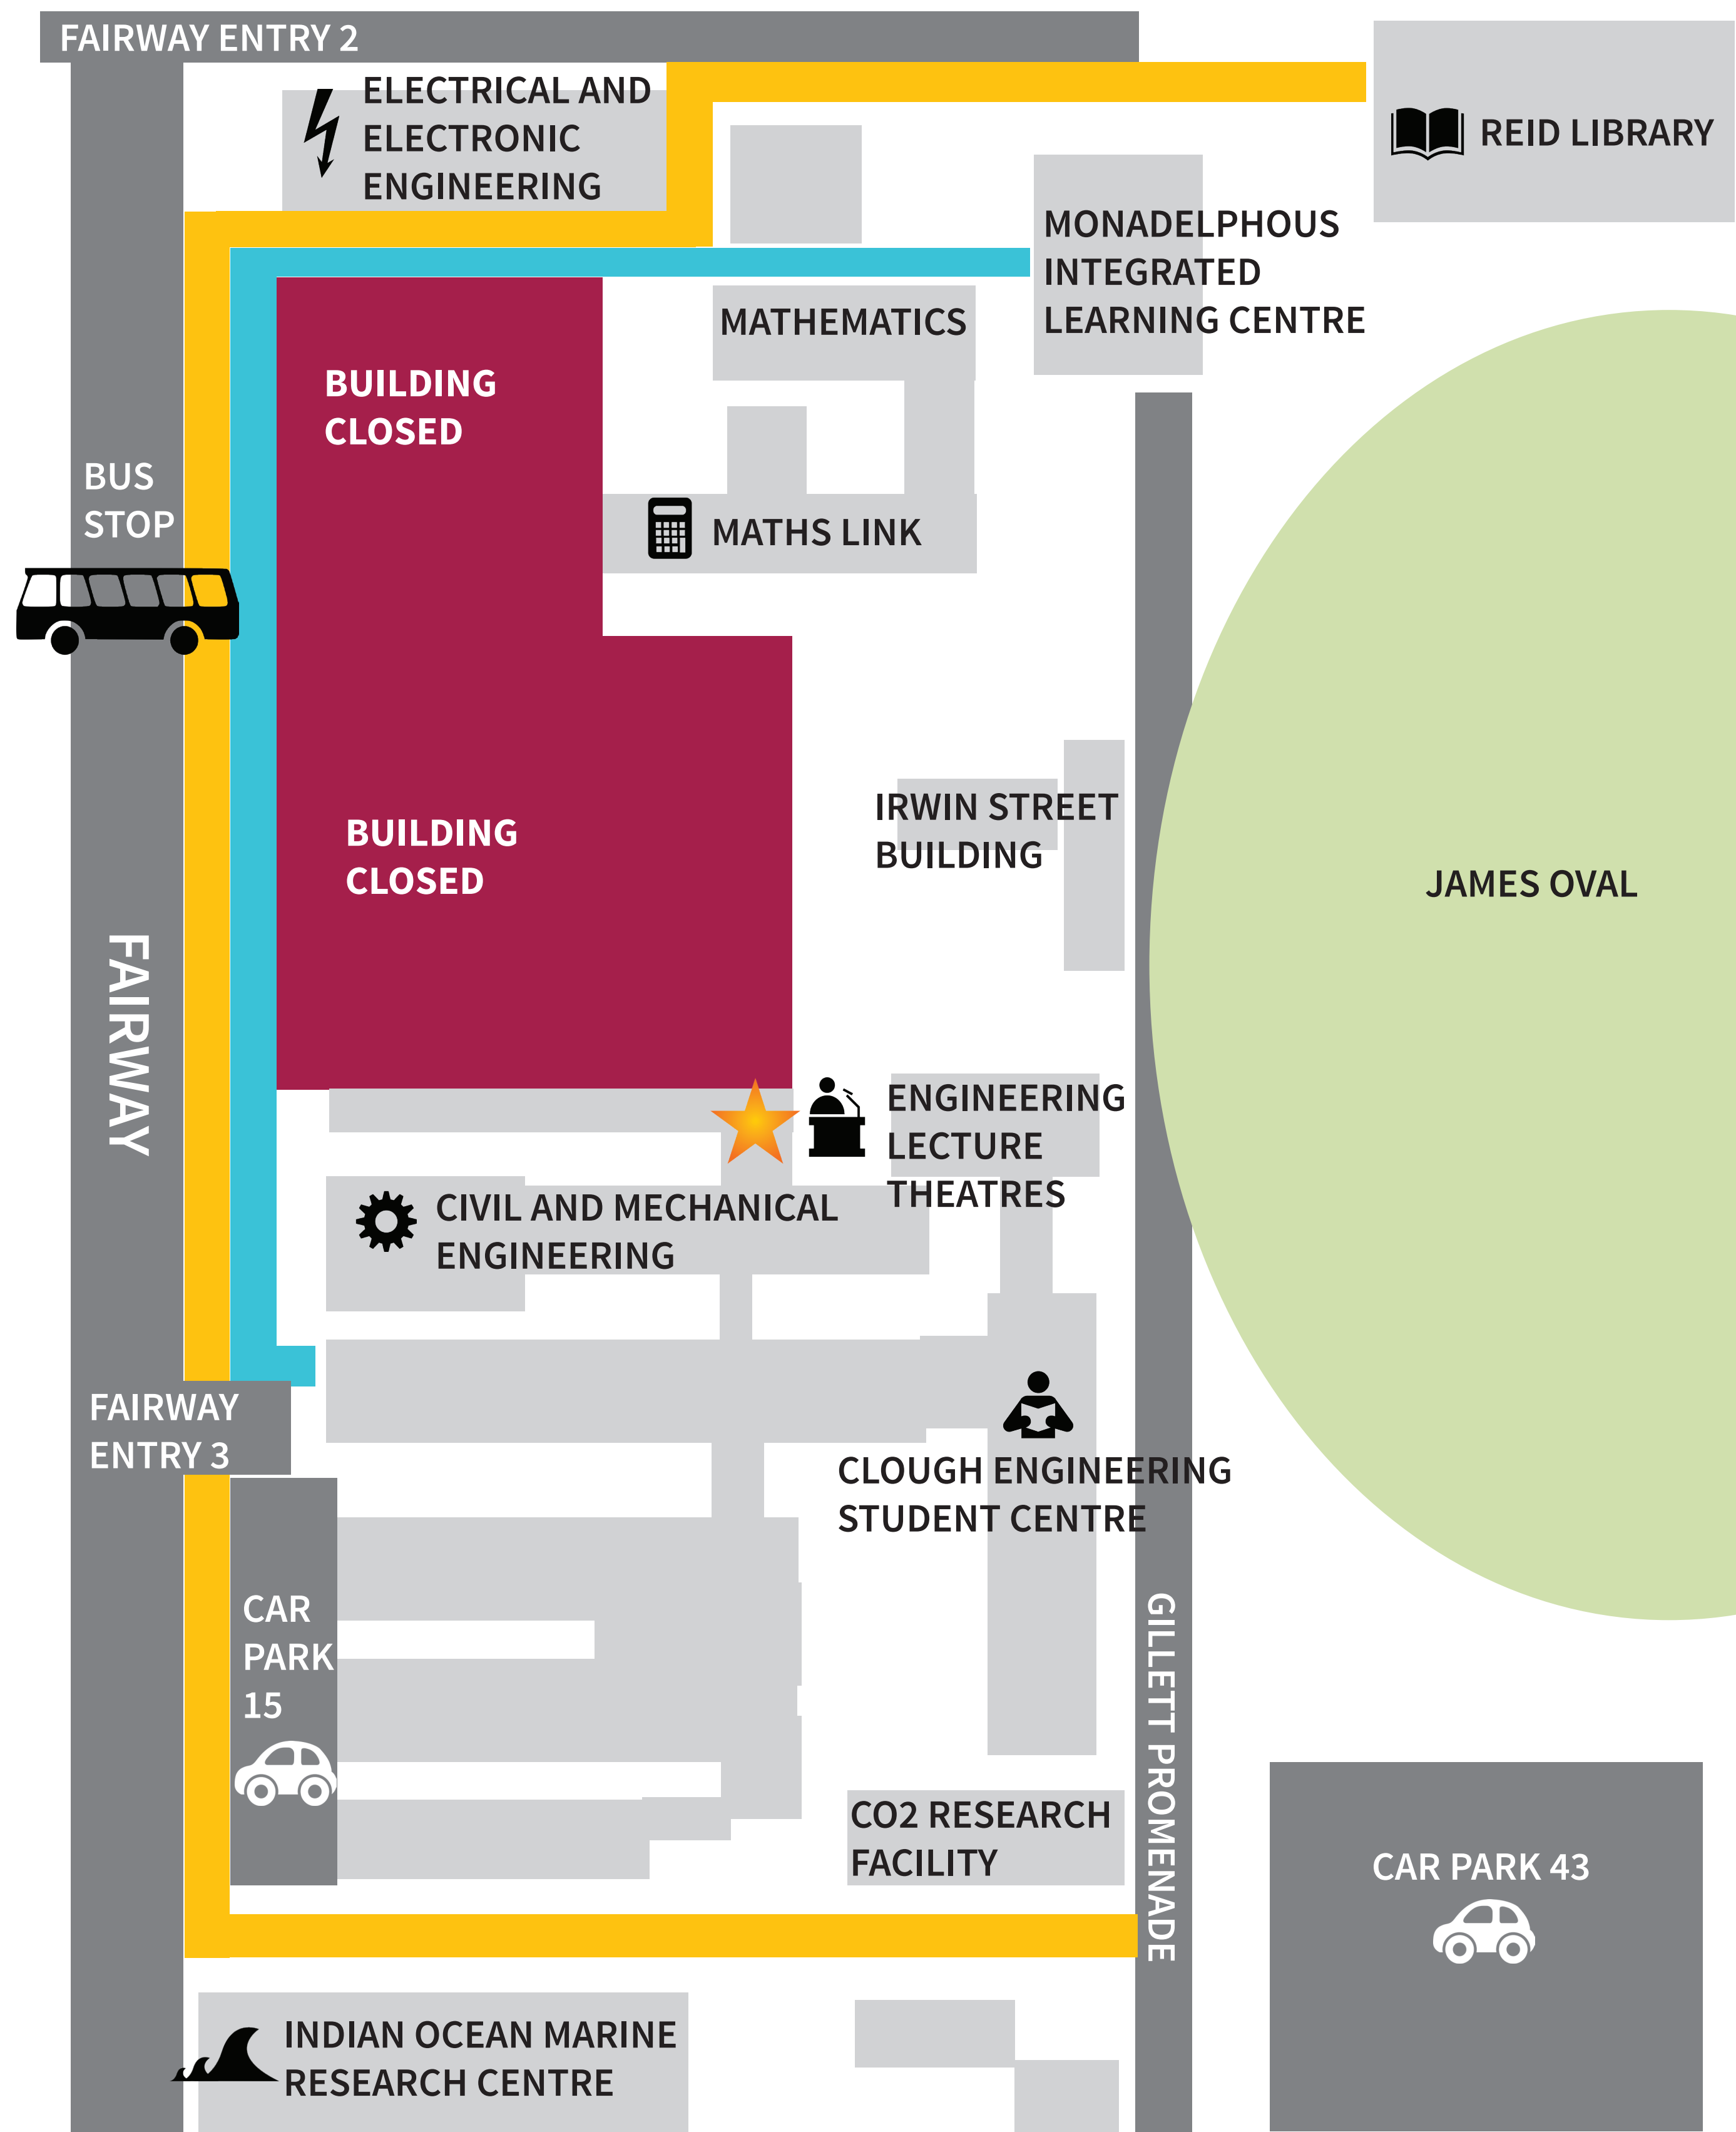

PEDESTRIAN DETOURS

LEGEND

-  BUILDING CLOSED - NO ACCESS
-  PEDESTRIAN ROUTE - FAIRWAY TO MAIN CAMPUS
-  PEDESTRIAN ROUTE - FAIRWAY TO MATHS AND ENGINEERING BUILDINGS
-  YOU ARE HERE

Further information:
ezone.uwa.edu.au