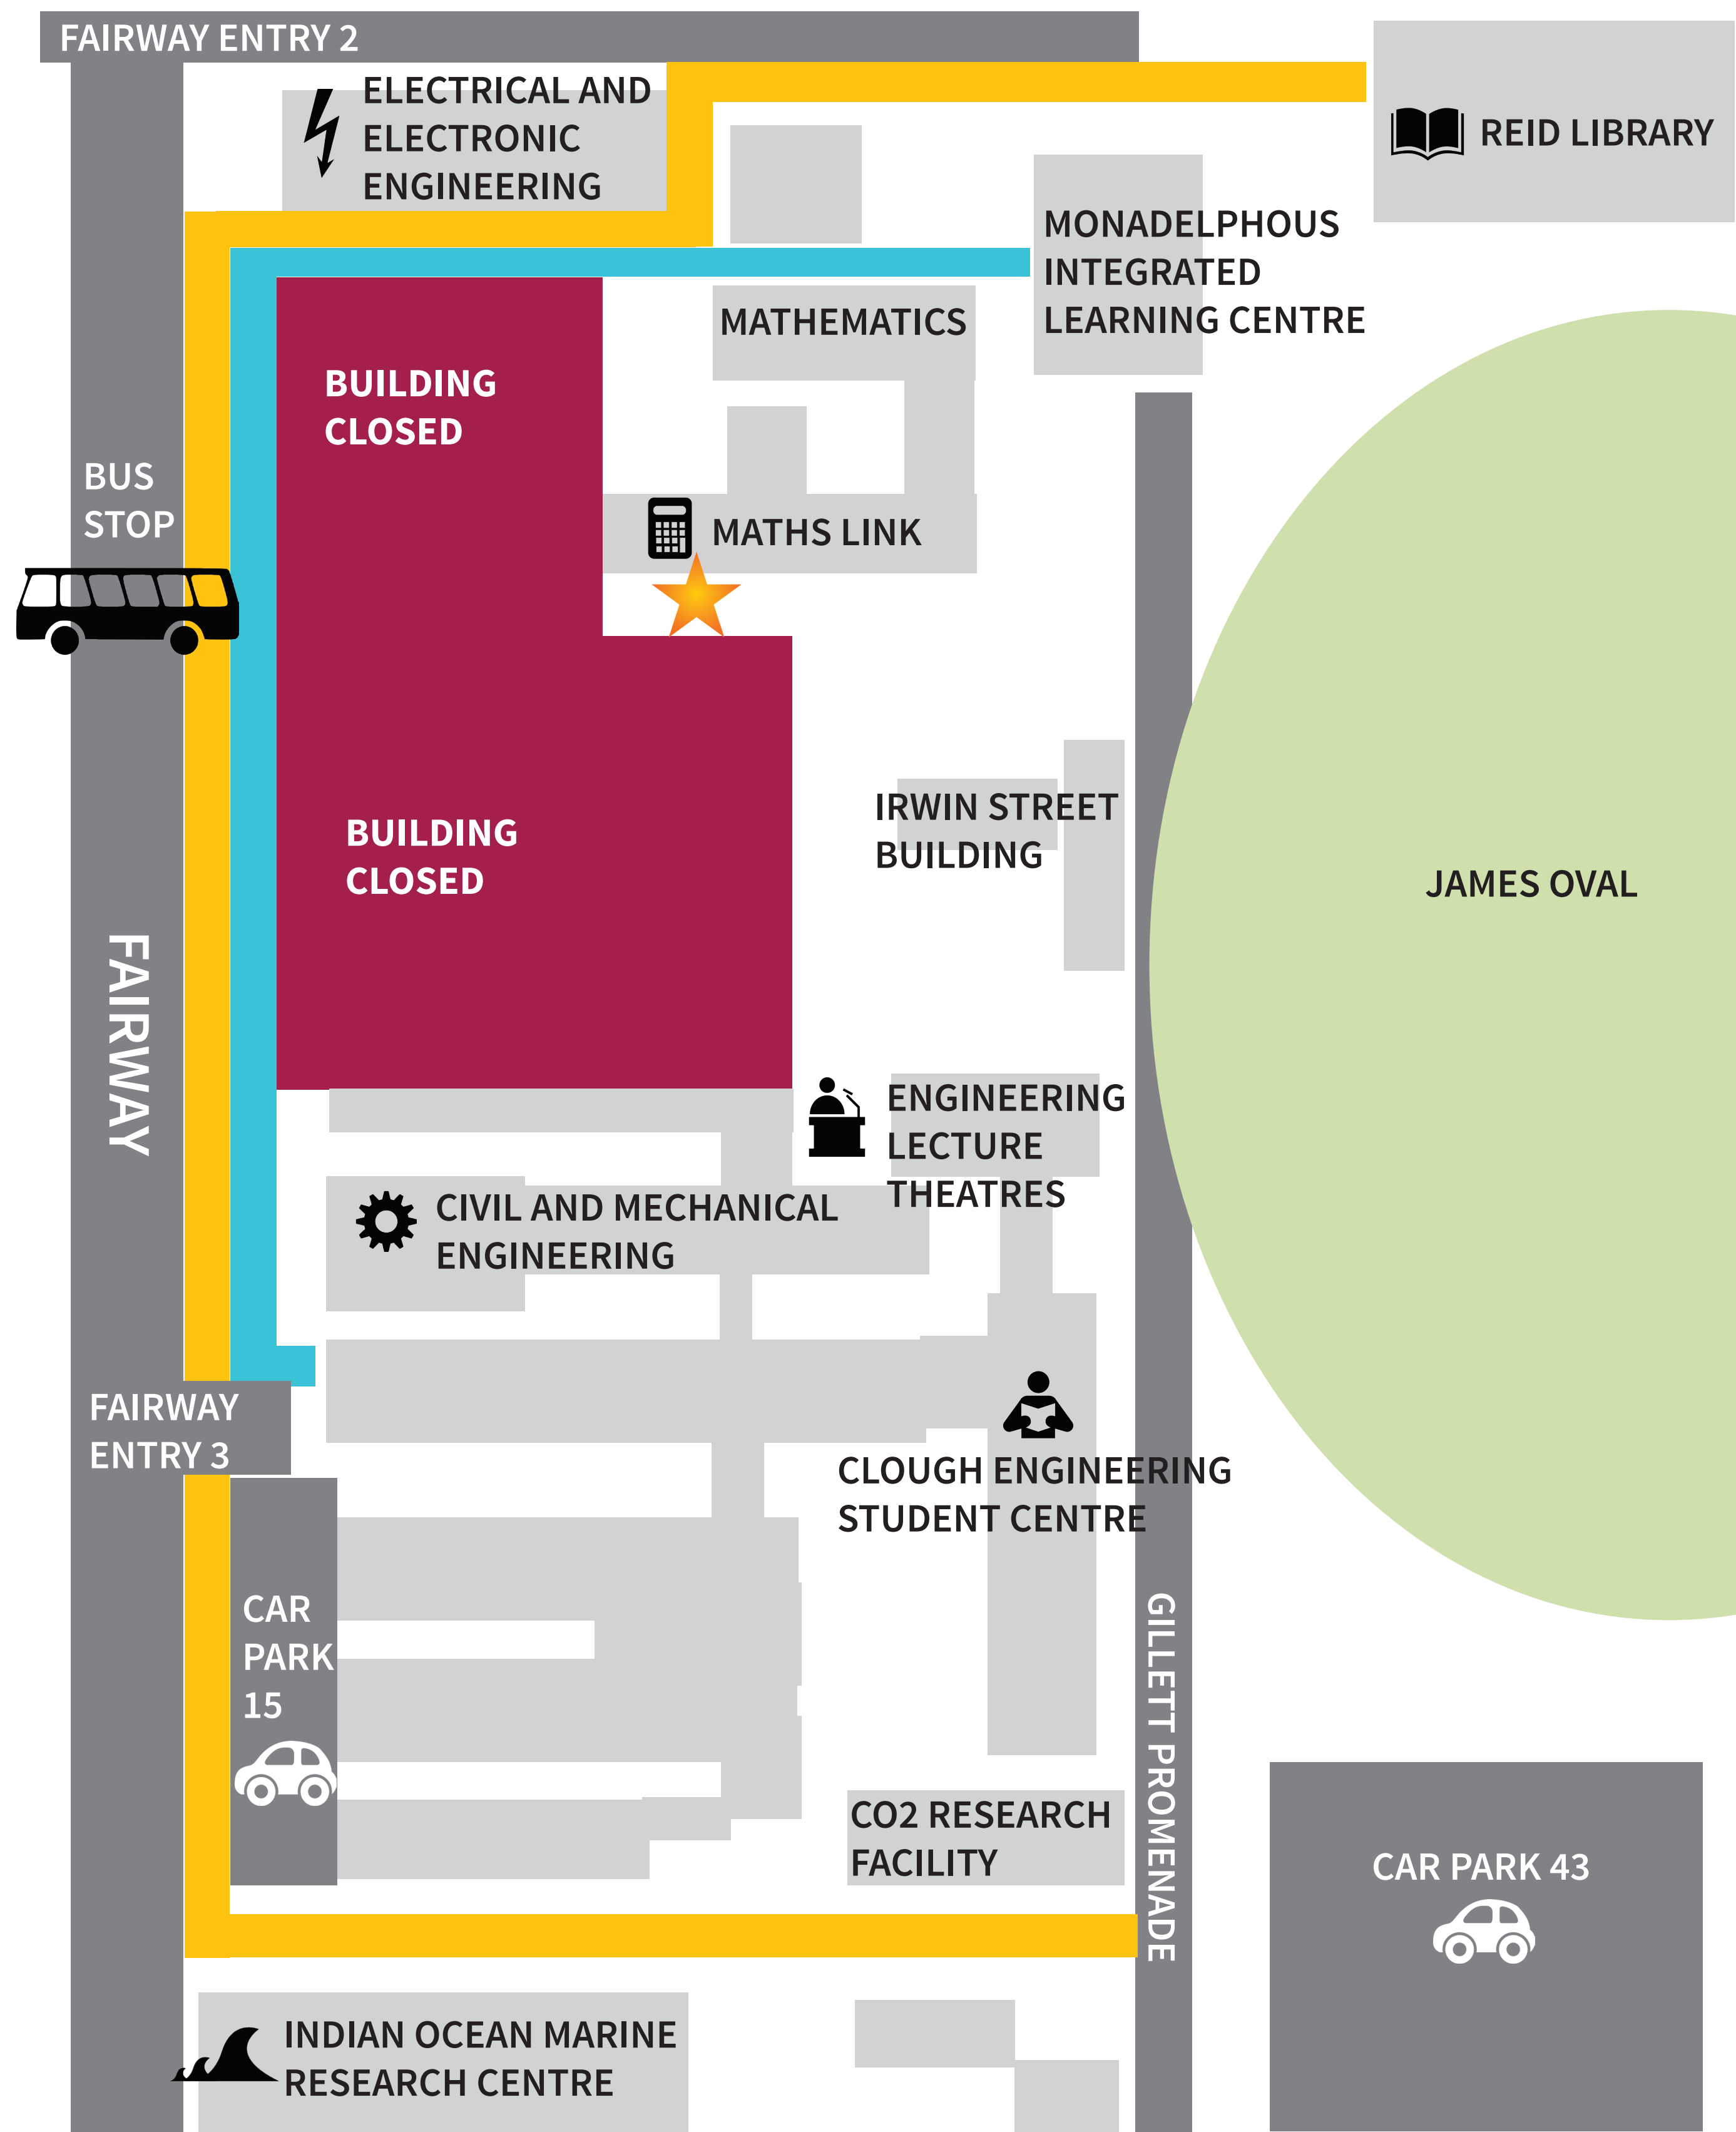

PEDESTRIAN DETOURS

LEGEND

-  BUILDING CLOSED - NO ACCESS
-  PEDESTRIAN ROUTE - FAIRWAY TO MAIN CAMPUS
-  PEDESTRIAN ROUTE - FAIRWAY TO MATHS AND ENGINEERING BUILDINGS
-  YOU ARE HERE

Further information:
ezone.uwa.edu.au