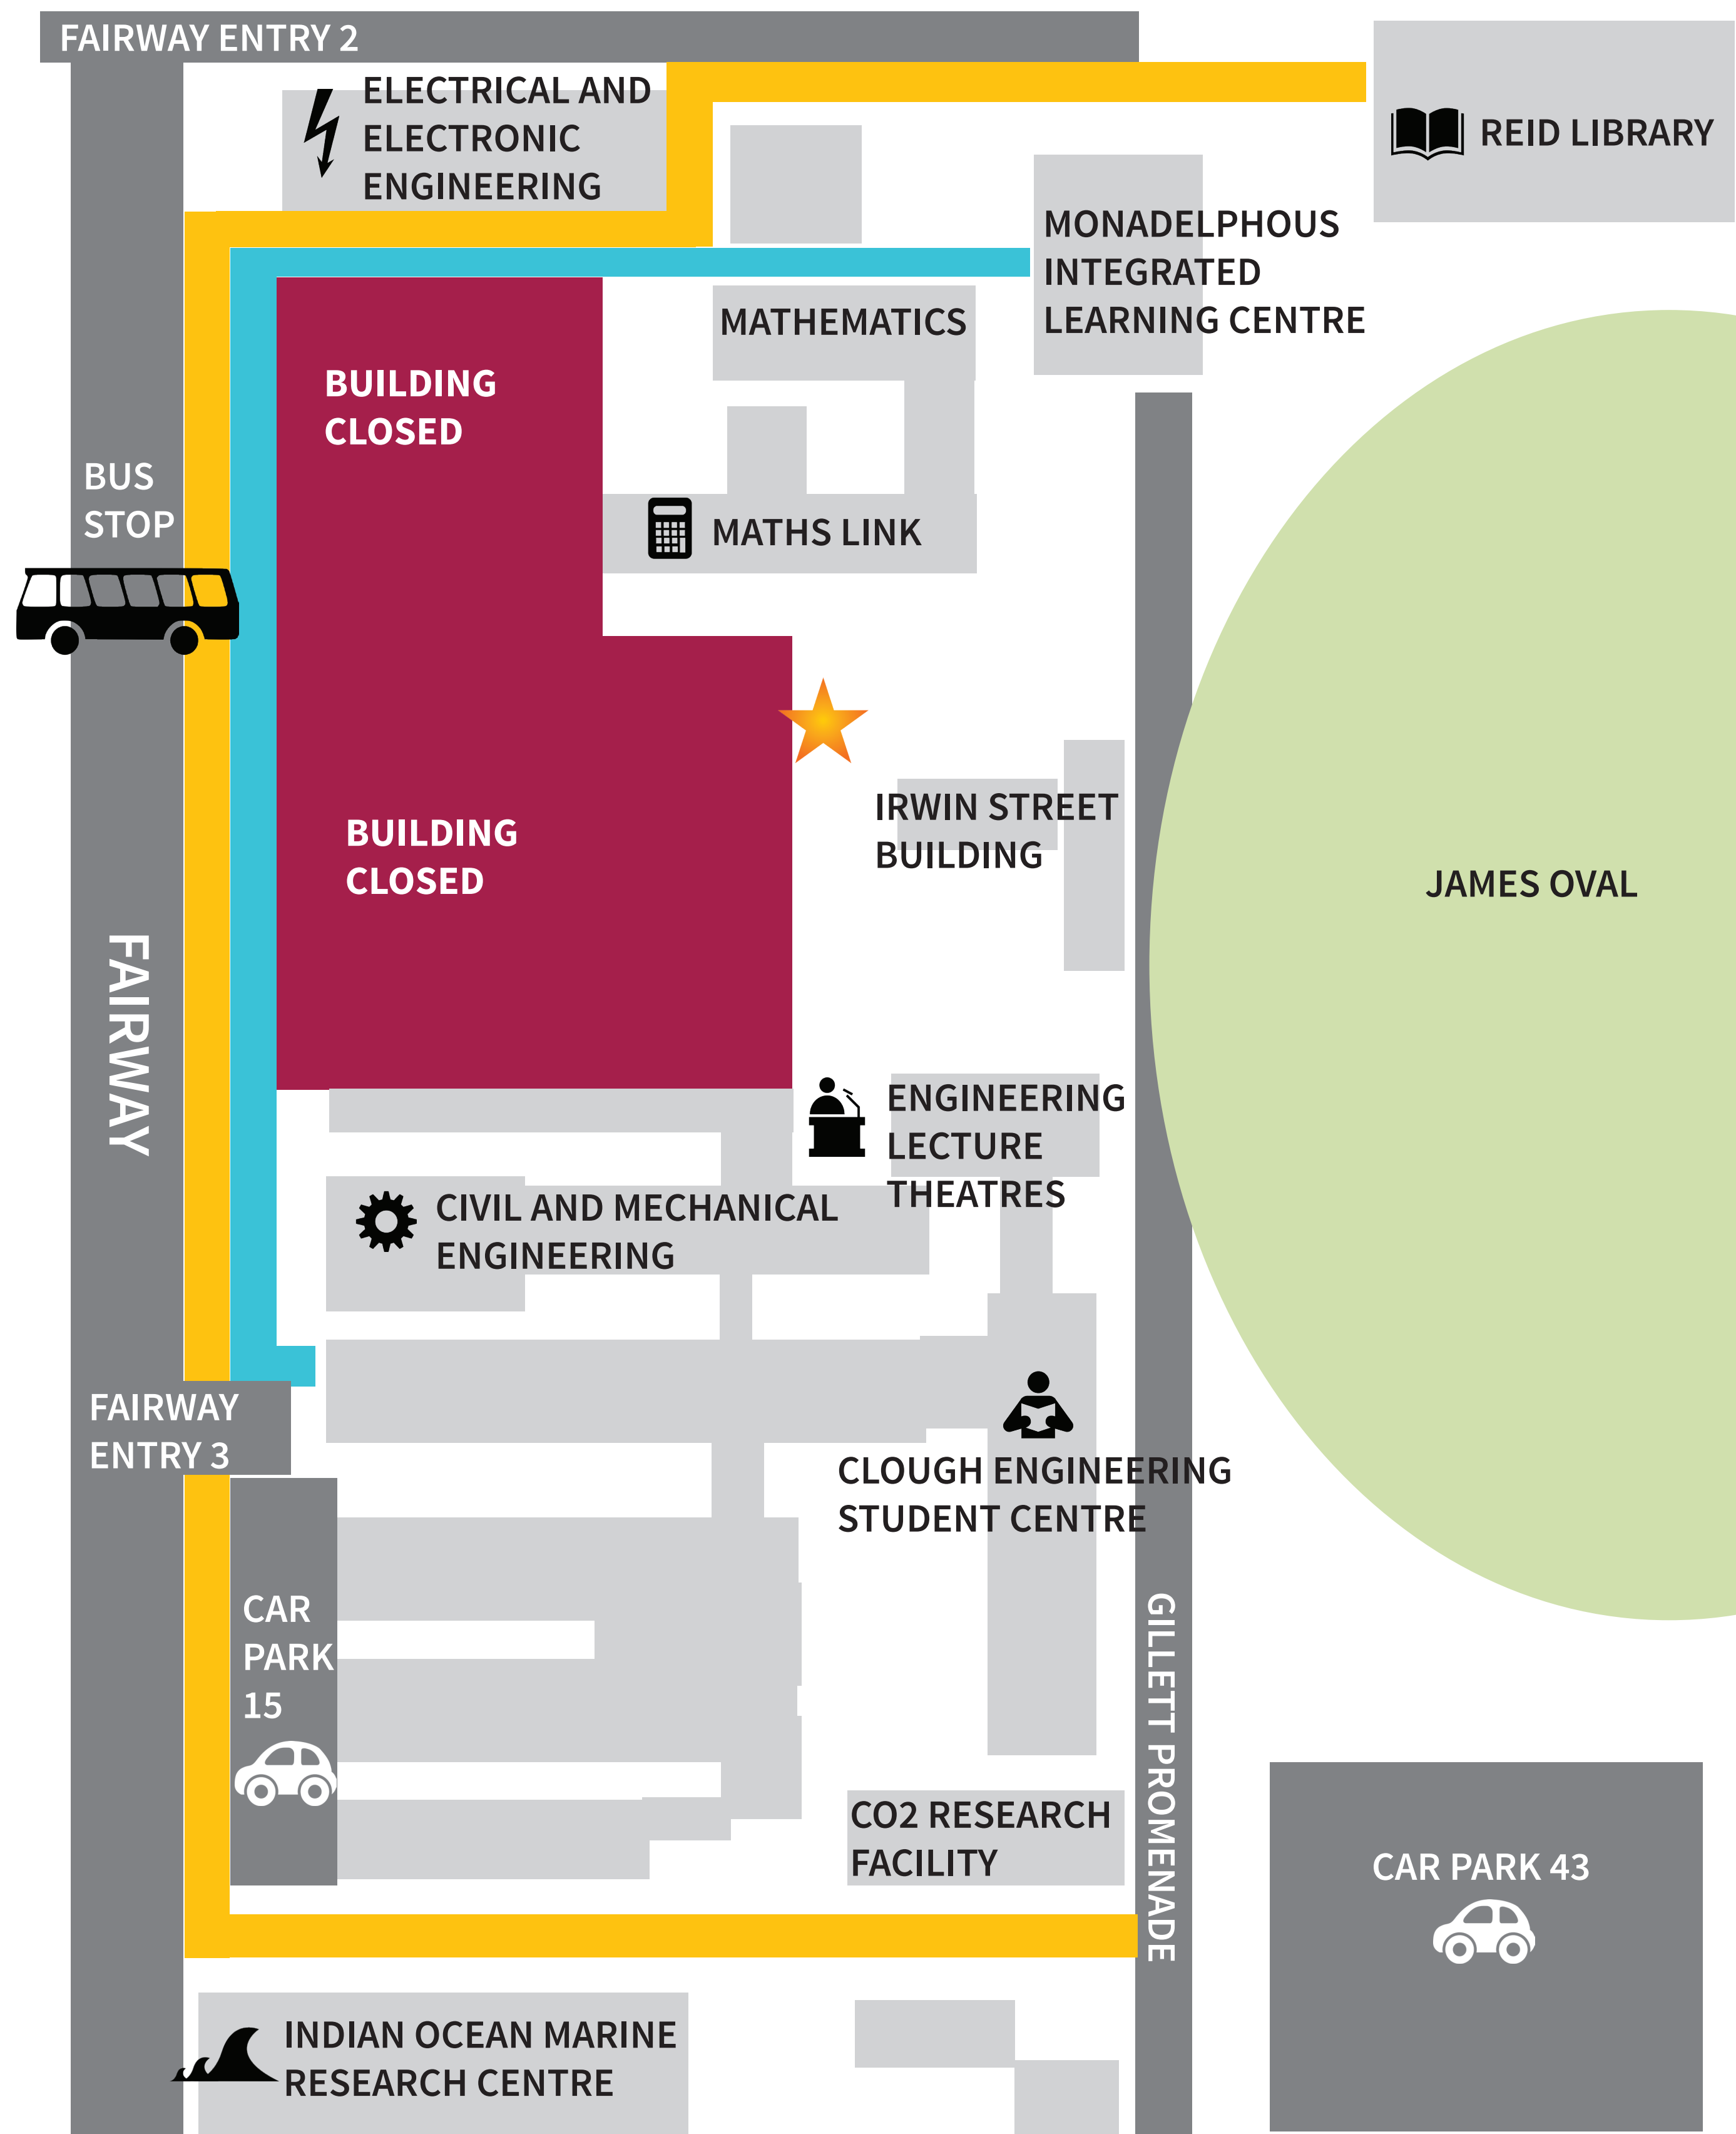

PEDESTRIAN DETOURS

LEGEND

-  BUILDING CLOSED - NO ACCESS
-  PEDESTRIAN ROUTE - FAIRWAY TO MAIN CAMPUS
-  PEDESTRIAN ROUTE - FAIRWAY TO MATHS AND ENGINEERING BUILDINGS
-  YOU ARE HERE

Further information:
ezone.uwa.edu.au