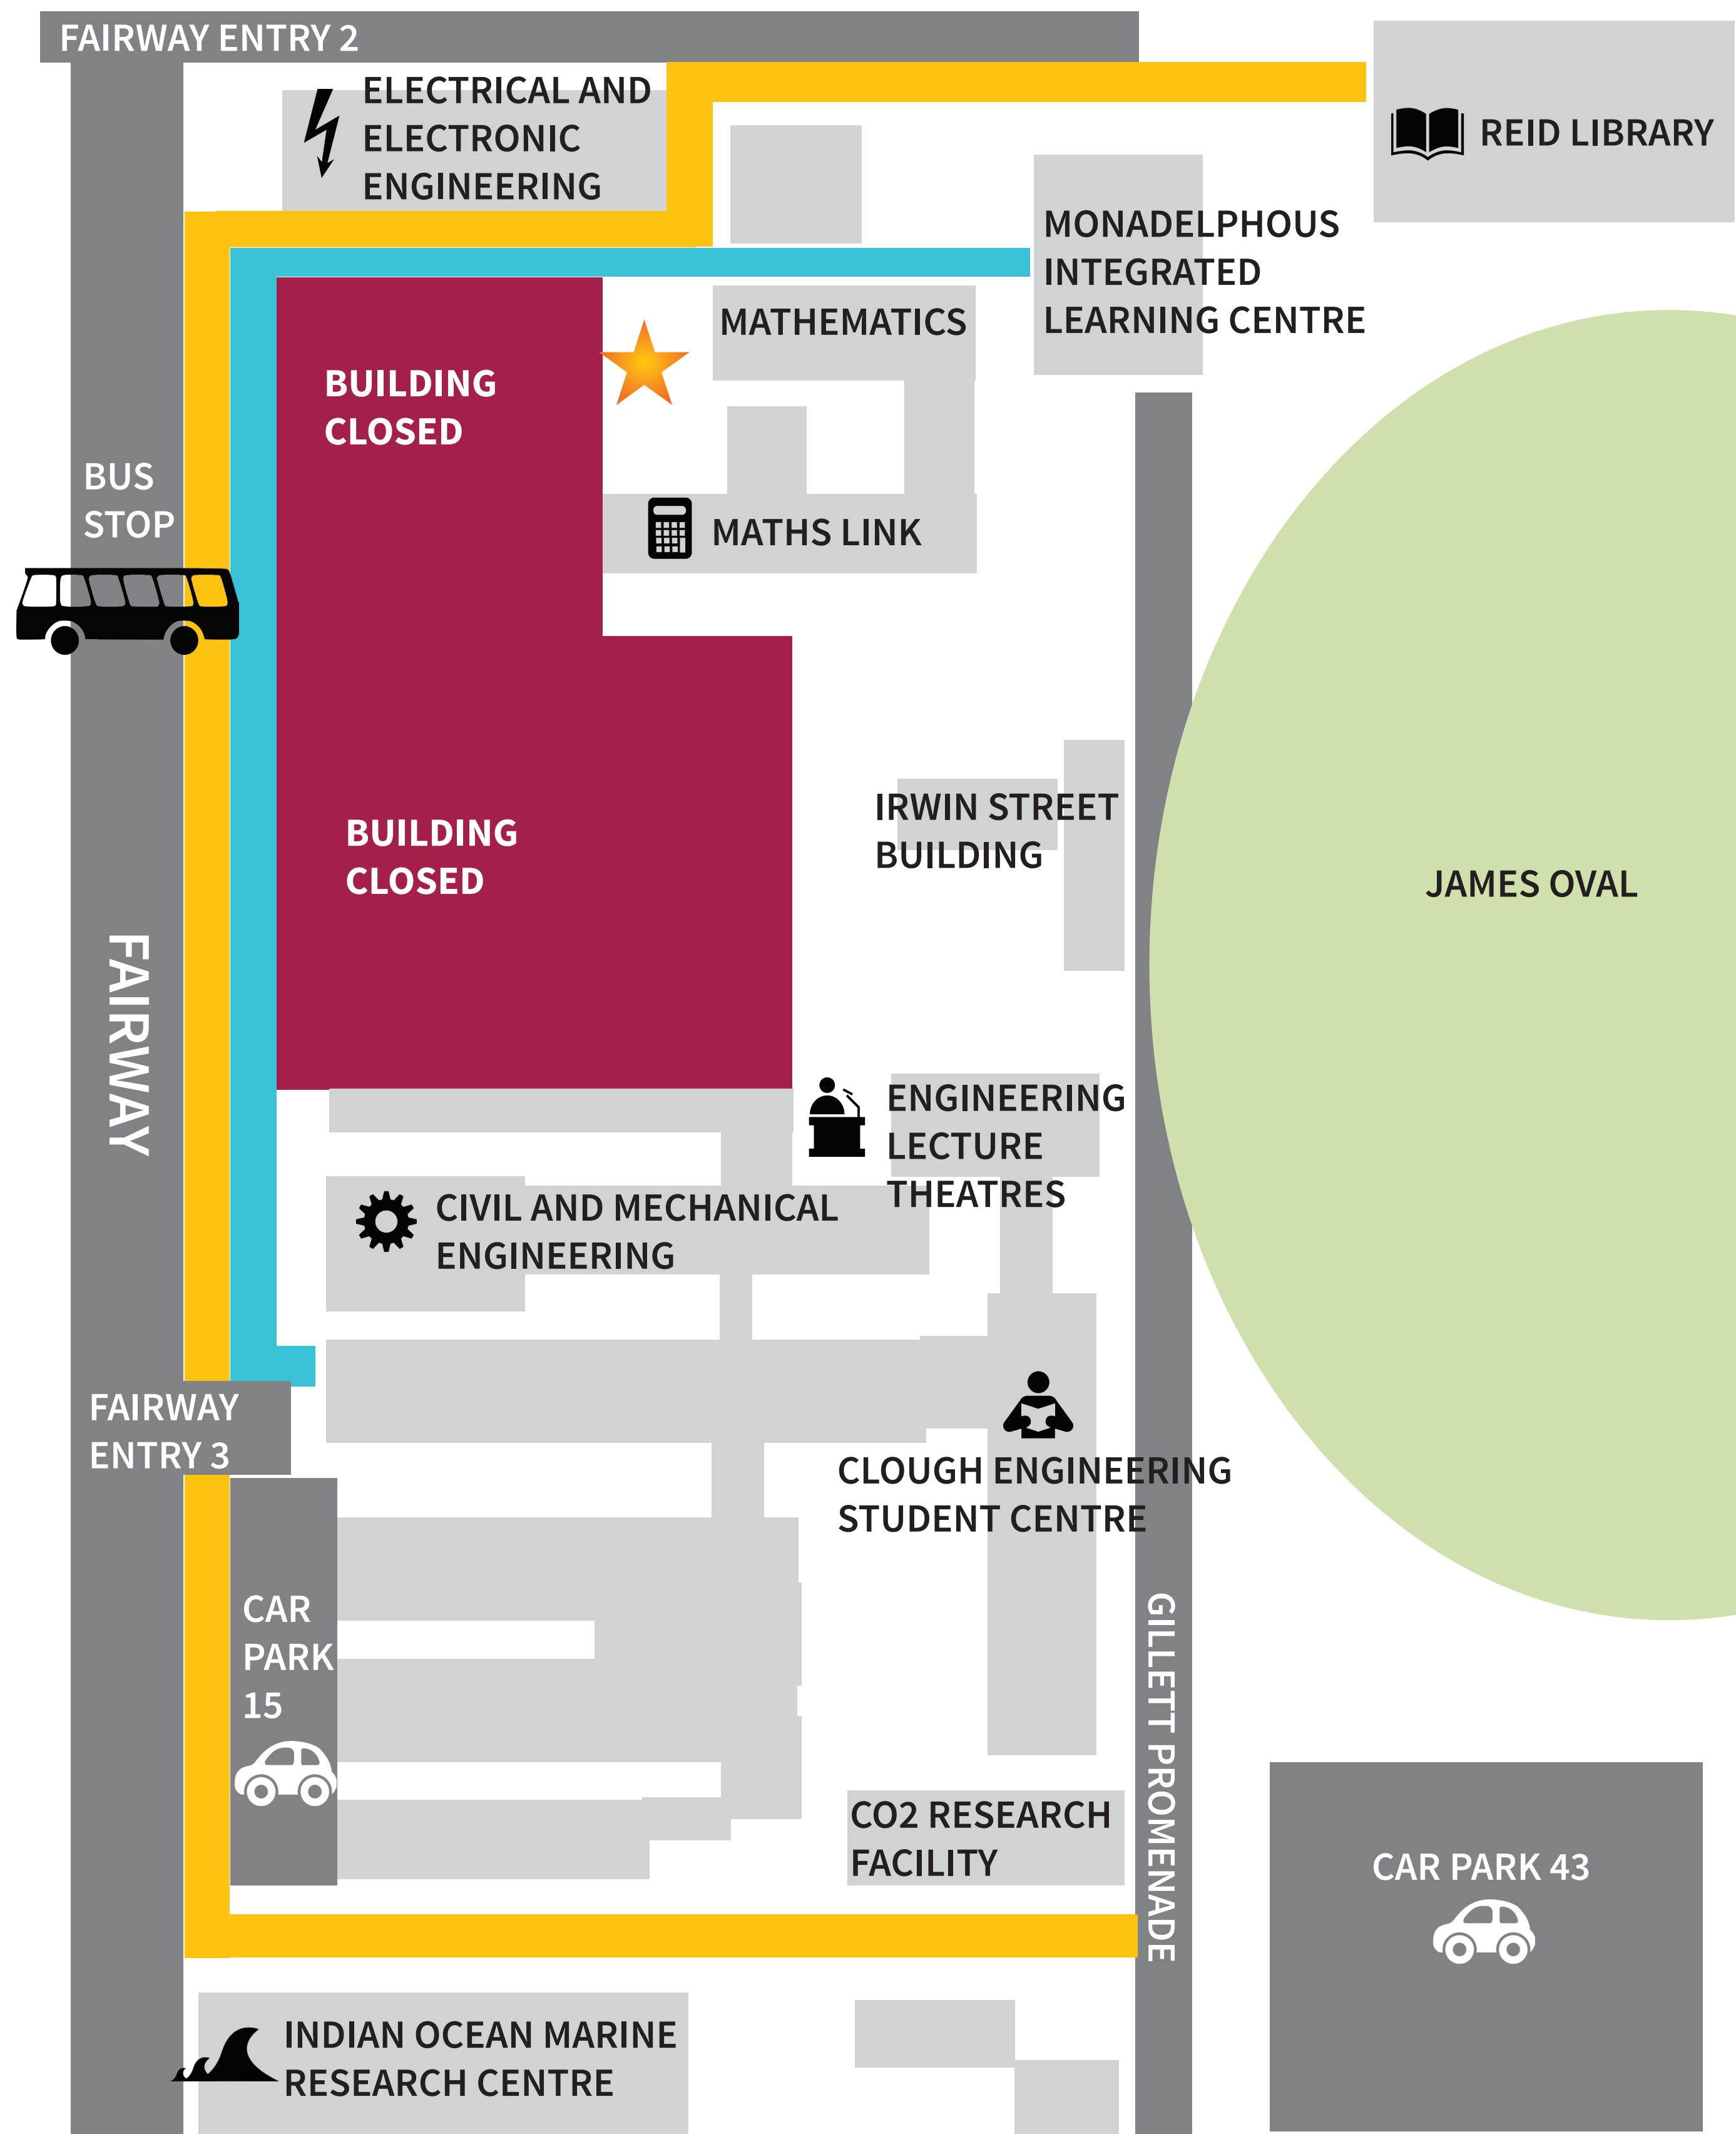

PEDESTRIAN DETOURS

LEGEND

-  BUILDING CLOSED - NO ACCESS
-  PEDESTRIAN ROUTE - FAIRWAY TO MAIN CAMPUS
-  PEDESTRIAN ROUTE - FAIRWAY TO MATHS AND ENGINEERING BUILDINGS
-  YOU ARE HERE

Further information:
ezone.uwa.edu.au