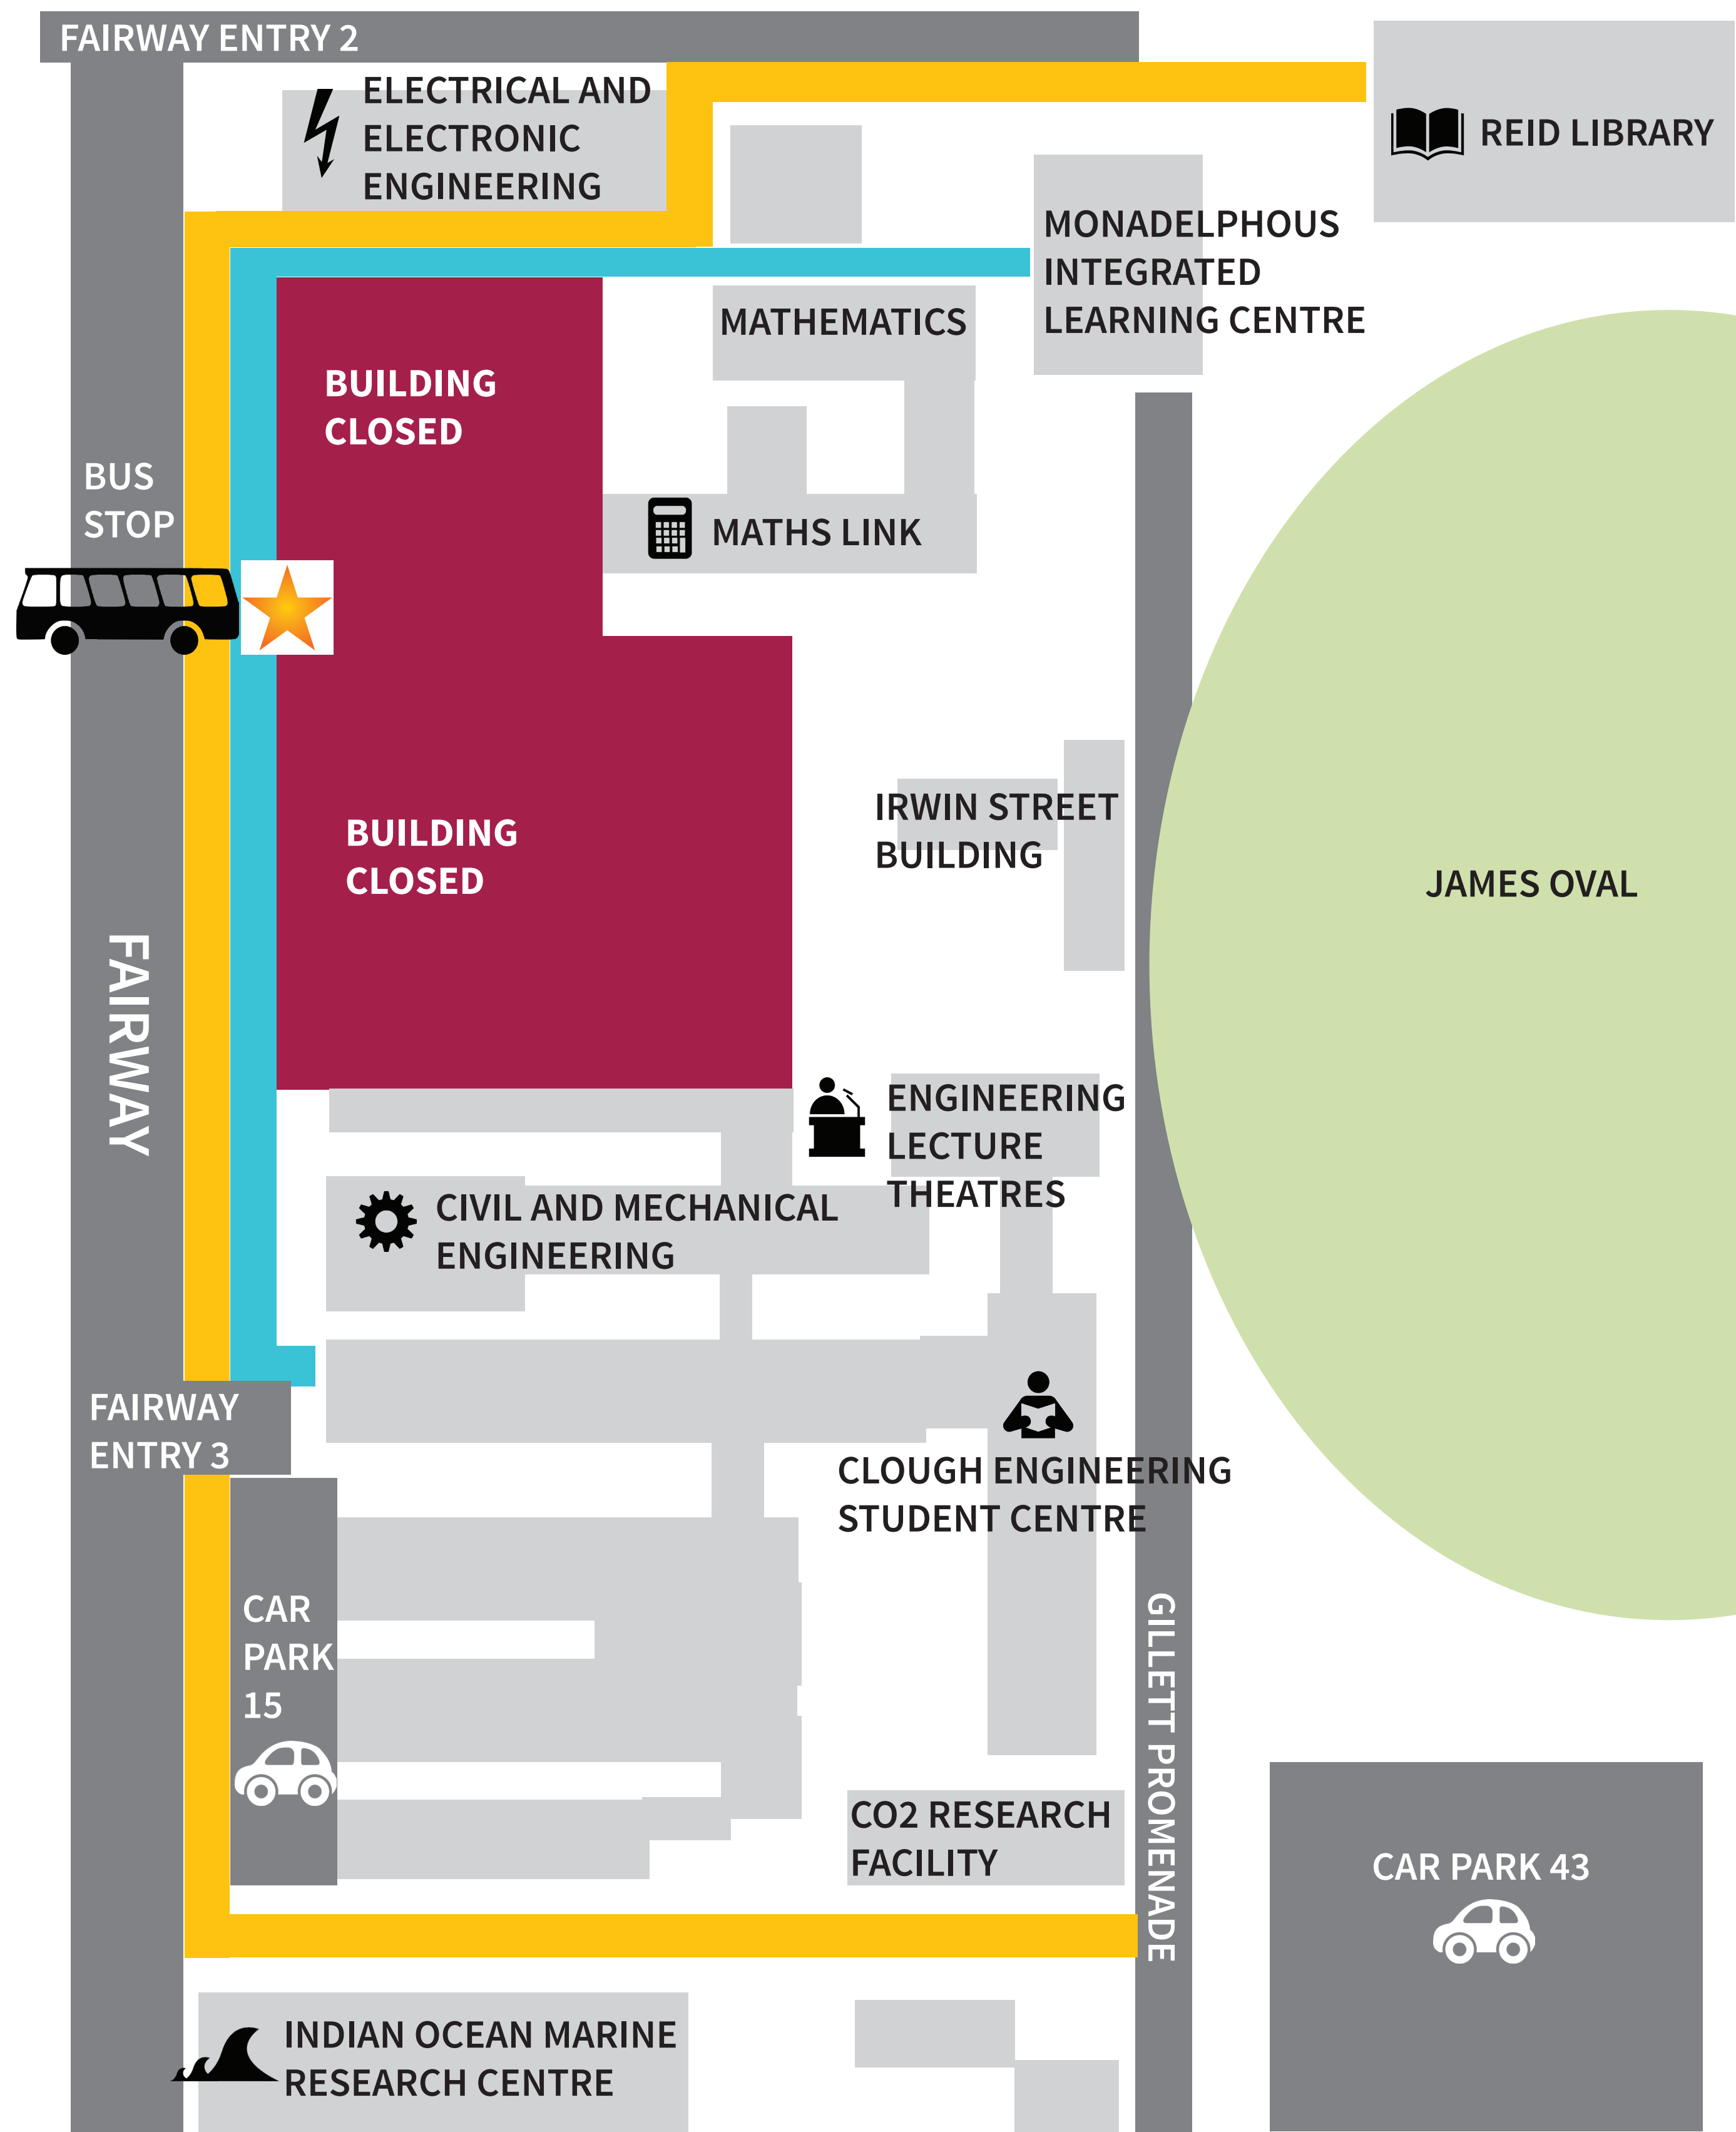

PEDESTRIAN DETOURS

LEGEND

-  BUILDING CLOSED - NO ACCESS
-  PEDESTRIAN ROUTE - FAIRWAY TO MAIN CAMPUS
-  PEDESTRIAN ROUTE - FAIRWAY TO MATHS AND ENGINEERING BUILDINGS
-  YOU ARE HERE

Further information:
ezone.uwa.edu.au