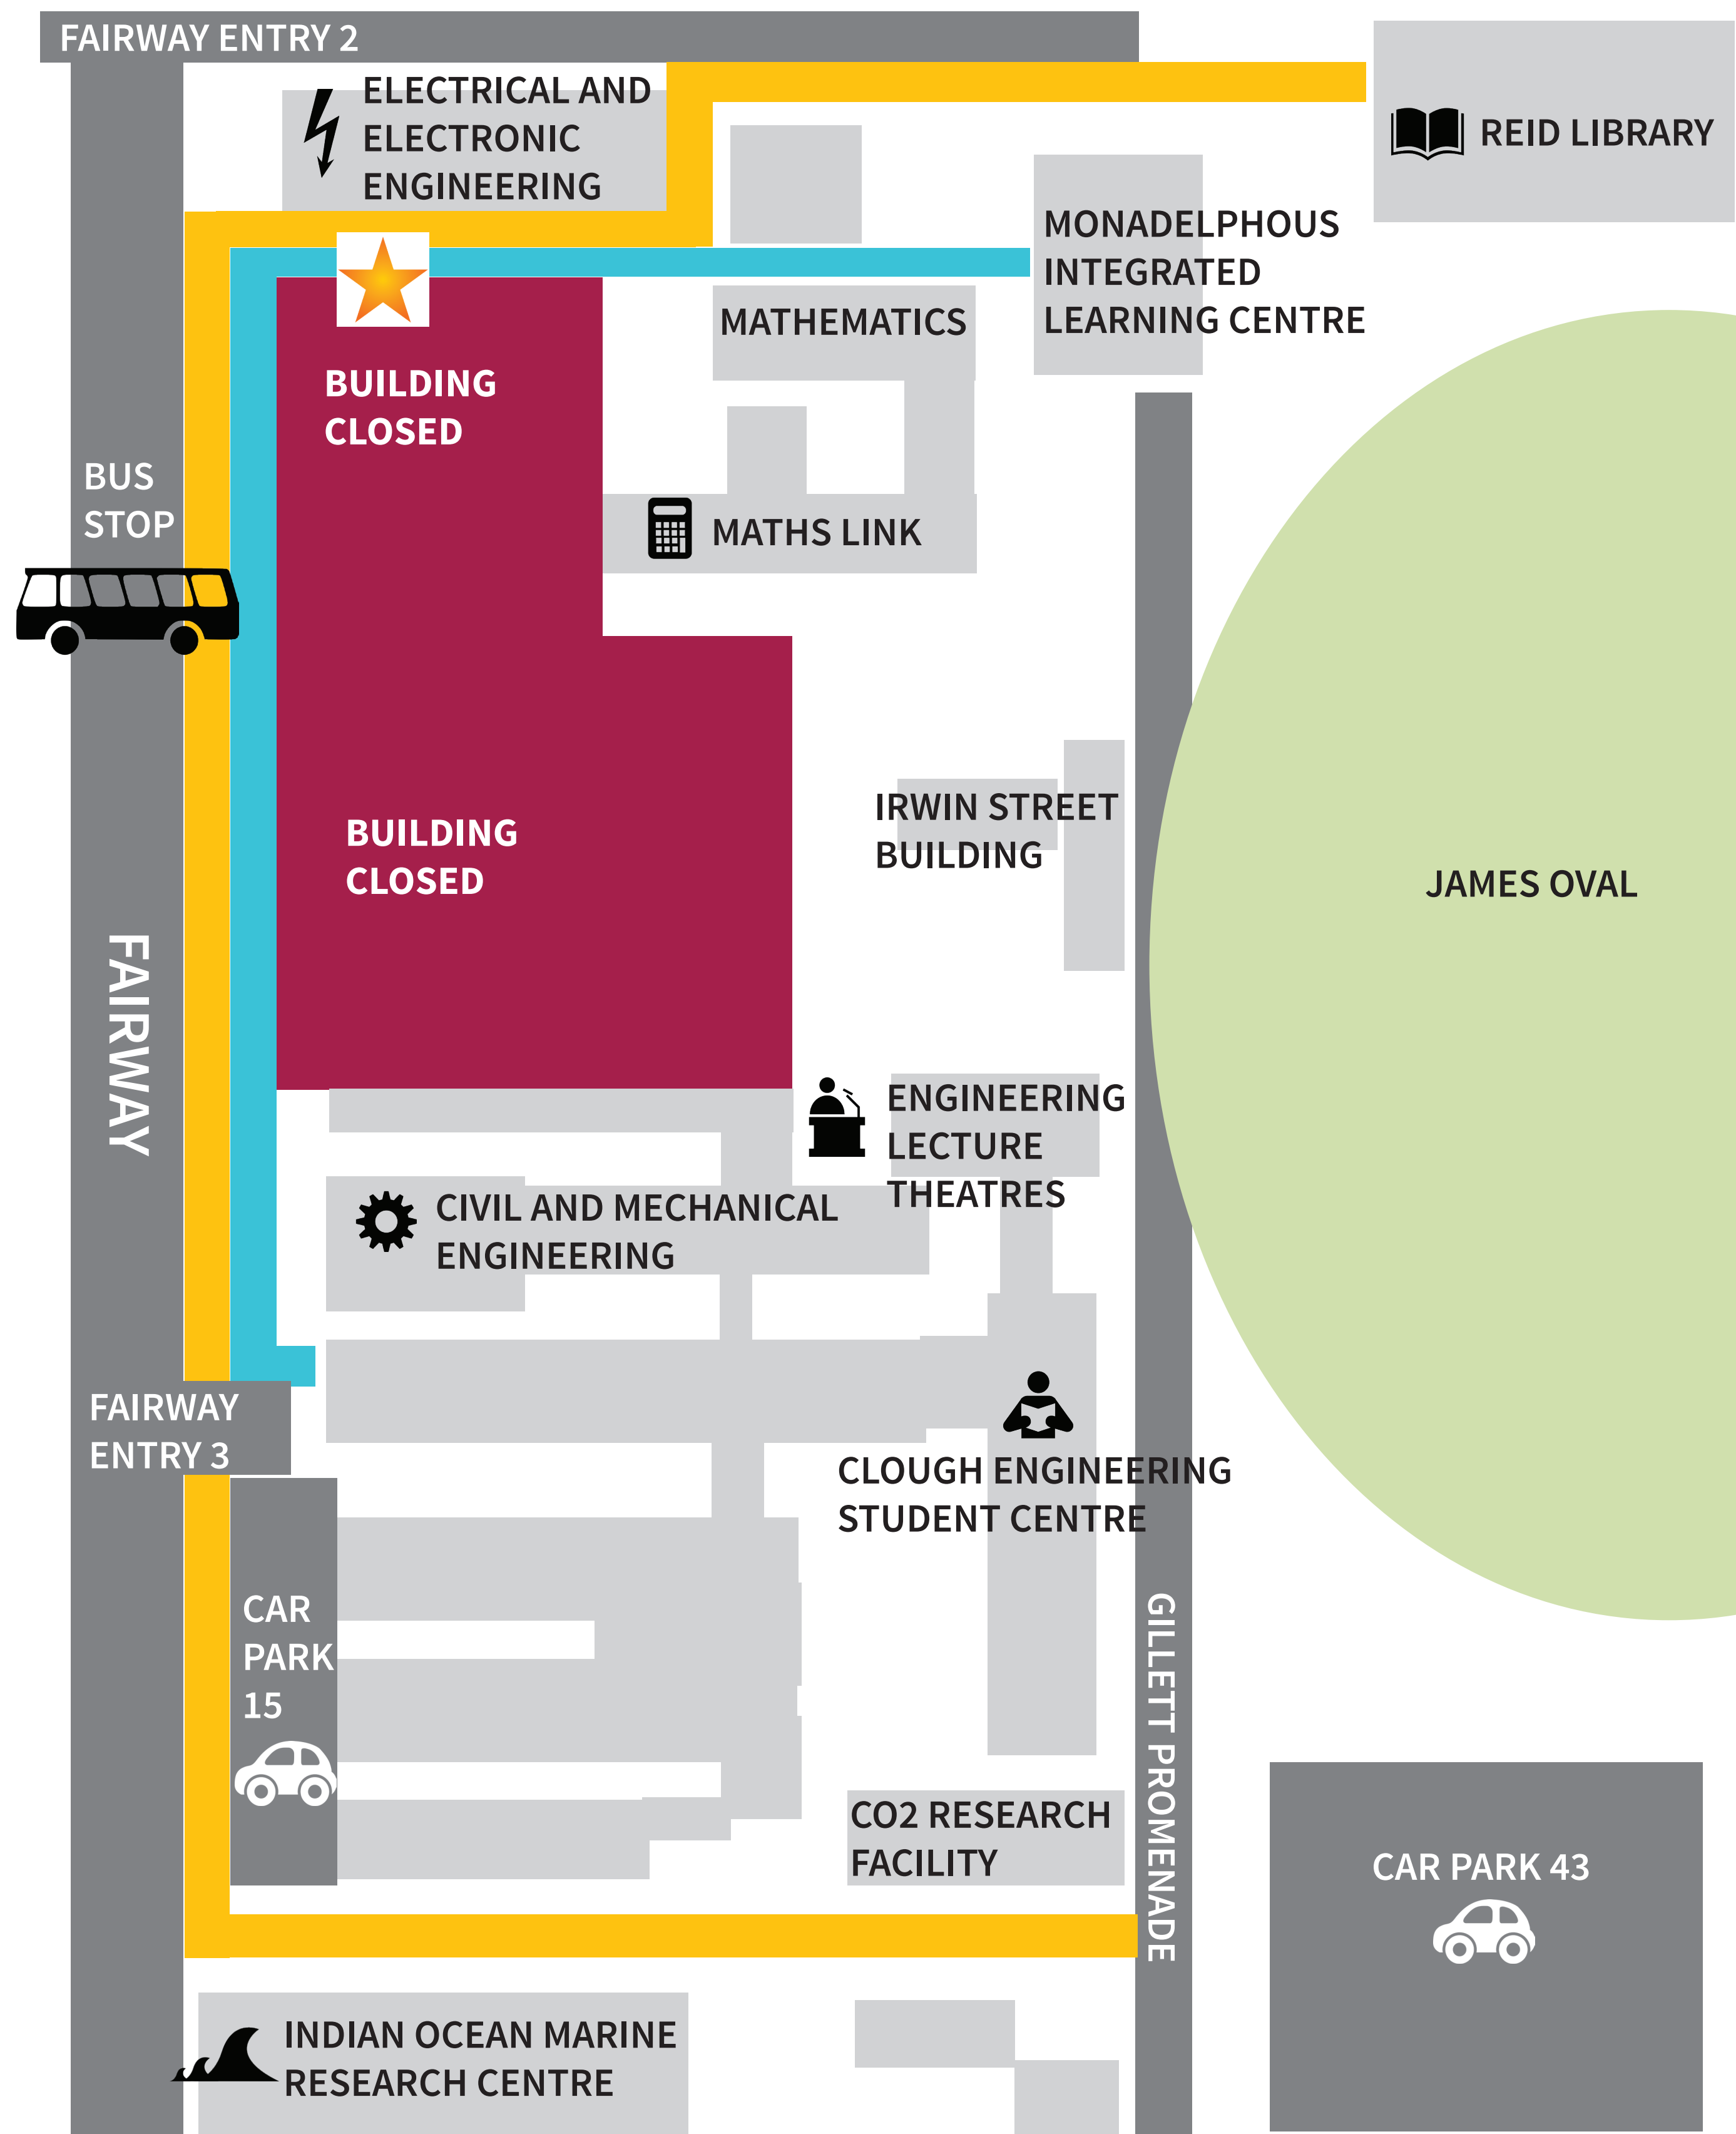

PEDESTRIAN DETOURS

LEGEND

-  BUILDING CLOSED - NO ACCESS
-  PEDESTRIAN ROUTE - FAIRWAY TO MAIN CAMPUS
-  PEDESTRIAN ROUTE - FAIRWAY TO MATHS AND ENGINEERING BUILDINGS
-  YOU ARE HERE

Further information:
ezone.uwa.edu.au